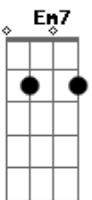

© ukulele-chords.com

© ukulele-chords.com