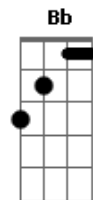

© ukulele-chords.com

© ukulele-chords.com