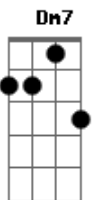

© ukulele-chords.com