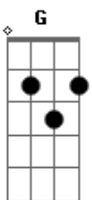

© ukulele-chords.com

© ukulele-chords.com