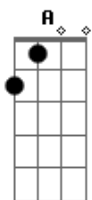

© ukulele-chords.com

© ukulele-chords.com