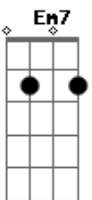

© ukulele-chords.com