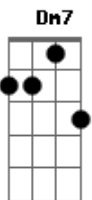

© ukulele-chords.com

© ukulele-chords.com