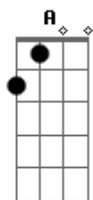

© ukulele-chords.com