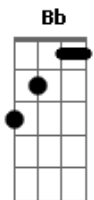

© ukulele-chords.com

© ukulele-chords.com