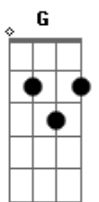

D7
Get a little headline news

G7
I?d like to what the papers say

F C
On the state of teenage blues

(G Am C F C Dm E7)

Am
A rift in my family

C7
I can?t use the car

F7

I gotta be in by 10 o?clock

F C
What a scandal if I died

C7
Yea I?m gonna kill myself

D7
Get a little headline news

G7
I?d like to what the papers say

F C
On the state of teenage blues

(G Am C F C Dm E7)
(C7 D7 G7 F C C7 D7 G7)

F C
On the state of teenage blues

(G Am C F C Dm E7)

C7 D7 G7
?kill myself? Suicide?

F C
What a scandal if I died

C7 D7 G7
Suicide... Headline news

F C
On the state of teenage blues

Acordes

© ukulele-chords.com

© ukulele-chords.com