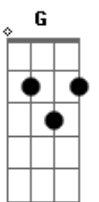

Elton John - I Think I'm Going To Kill Myself?

Tom: A

m
Intro: Am G Am C Am C Am

I?m getting board being part of mankind

There?s not a lot to do no more
This race is a waste of time

Am
People rushing everywhere

F C
What a scandal if I died

C7
Yea I?m gonna kill myself

D7
Get a little headline news

G7
I?d like to what the papers say

F C
On the state of teenage blues

(G Am C F C Dm E7)
(C7 D7 G7 F C C7 D7 G7)

F C
On the state of teenage blues
(G Am C F C Dm E7)

C7 D7 G7
?kill myself? Suicide?

F C
What a scandal if I died

C7 D7 G7
Suicide... Headline news

F C
On the state of teenage blues

Acordes

© ukulele-chords.com

© ukulele-chords.com

© ukulele-chords.com