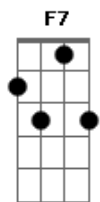

© ukulele-chords.com