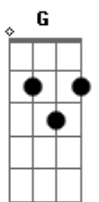

© ukulele-chords.com