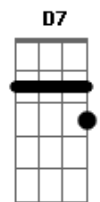

© ukulele-chords.com