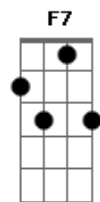

© ukulele-chords.com