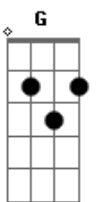

F C
What a scandal if I died

C7
Yea I?m gonna kill myself

D7
Get a little headline news

G7
I?d like to what the papers say

F C
On the state of teenage blues

(G Am C F C Dm E7)
(C7 D7 G7 F C C7 D7 G7)

F C
On the state of teenage blues

(G Am C F C Dm E7)

C7 D7 G7
?kill myself? Suicide?

F C
What a scandal if I died

C7 D7 G7
Suicide... Headline news

F C
On the state of teenage blues

Acordes

© ukulele-chords.com

© ukulele-chords.com