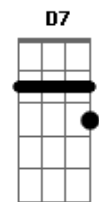

© ukulele-chords.com