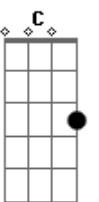

F C
What a scandal if I died

C7
Yea I?m gonna kill myself

D7
Get a little headline news

G7
I?d like to what the papers say

F C
On the state of teenage blues

(G Am C F C Dm E7)
(C7 D7 G7 F C C7 D7 G7)

F C
On the state of teenage blues
(G Am C F C Dm E7)

C7 D7 G7
?kill myself? Suicide?

F C
What a scandal if I died

C7 D7 G7
Suicide... Headline news

F C
On the state of teenage blues

Acordes

© ukulele-chords.com

© ukulele-chords.com

© ukulele-chords.com