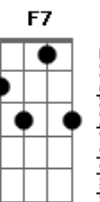

Elton John - I Think I'm Going To Kill Myself?

Tom: A

m
Intro: Am G Am C Am C Am

I?m getting board being part of mankind

There?s not a lot to do no more
This race is a waste of time

Am
People rushing everywhere

C7
Swarming around like flies

F7
Think I?ll buy a 44

D7 E7
Give ?em all a surprise

C7
Think I?m gonna kill myself

D7
Cause a little suicide

G7
Stick around for a couple of days

F C
What a scandal if I died

C7
Yea I?m gonna kill myself

D7
Get a little headline news

G7
I?d like to what the papers say

F C
On the state of teenage blues

(G Am C F C Dm E7)

Am
A rift in my family

C7
I can?t use the car

F7

I gotta be in by 10 o?clock

D7
Who do they think they are

Am
I?d make an exception

C7
If you wanna save my life

F7
Brigitte Bardot's gotta come

D7 E7
And see me every night

C7
Think I?m gonna kill myself

D7
Cause a little suicide

G7
Stick around for a couple of days

F C
What a scandal if I died

C7
Yea I?m gonna kill myself

D7
Get a little headline news

G7
I?d like to what the papers say

F C
On the state of teenage blues

(G Am C F C Dm E7)
(C7 D7 G7 F C C7 D7 G7)

F C
On the state of teenage blues

(G Am C F C Dm E7)

C7 D7 G7
?kill myself? Suicide?

F C
What a scandal if I died

C7 D7 G7
Suicide... Headline news

F C
On the state of teenage blues

Acordes

© ukulele-chords.com

© ukulele-chords.com

© ukulele-chords.com

© ukulele-chords.com

© ukulele-chords.com

© ukulele-chords.com

© ukulele-chords.com

© ukulele-chords.com

© ukulele-chords.com

© ukulele-chords.com

© ukulele-chords.com