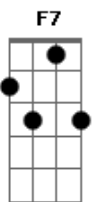

© ukulele-chords.com

© ukulele-chords.com