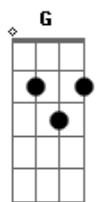

Elton John - I Think I'm Going To Kill Myself?

Tom: A

m
Intro: Am G Am C Am C Am

I?m getting board being part of mankind

There?s not a lot to do no more
This race is a waste of time

Am
People rushing everywhere

D7
Get a little headline news

G7
I?d like to what the papers say

F C
On the state of teenage blues

(G Am C F C Dm E7)

Am
A rift in my family

C7
I can?t use the car

F7

I gotta be in by 10 o?clock

F C
What a scandal if I died

C7
Yea I?m gonna kill myself

D7
Get a little headline news

G7
I?d like to what the papers say

F C
On the state of teenage blues

(G Am C F C Dm E7)
(C7 D7 G7 F C C7 D7 G7)

F C
On the state of teenage blues
(G Am C F C Dm E7)

C7 D7 G7
?kill myself? Suicide?

F C
What a scandal if I died

C7 D7 G7
Suicide... Headline news

F C
On the state of teenage blues

Acordes

© ukulele-chords.com

© ukulele-chords.com

© ukulele-chords.com