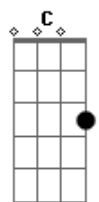

F C
What a scandal if I died

C7
Yea I?m gonna kill myself

D7
Get a little headline news

G7
I?d like to what the papers say

F C
On the state of teenage blues

(G Am C F C Dm E7)
(C7 D7 G7 F C C7 D7 G7)

F C
On the state of teenage blues
(G Am C F C Dm E7)

C7 D7 G7
?kill myself? Suicide?

F C
What a scandal if I died

C7 D7 G7
Suicide... Headline news

F C
On the state of teenage blues

Acordes

© ukulele-chords.com

© ukulele-chords.com

© ukulele-chords.com