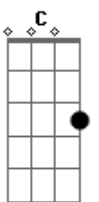

© ukulele-chords.com