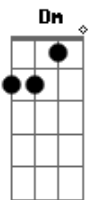

© ukulele-chords.com