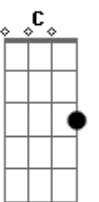

© ukulele-chords.com