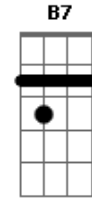

© ukulele-chords.com