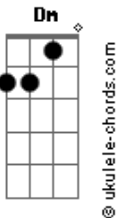

Elton John - Hold Me Closer (feat. Britney Spears)

tom:
Intro: F Am C
(Hold me closer)
Dm
(Hold me closer)
F C
(Hold me closer)
A
(Hold me closer)

[Primeira Parte]

F C Dm
Saw you dancin' at the ocean
F C A
Runnin' fast along the sand
F C Dm
A spirit born of earth and water
F C A
Fire flying from your hands (ooh)

[Refrão]

F C Dm
Hold me closer, tiny dancer
F C A
Count the headlights on the highway
F C Dm
Lay me down in sheets of linen
F C A
You had a busy day today (ooh)
F C Dm
Hold me closer, hold me closer (hold me closer)
F C A

Acordes

Hold me closer, hold me closer

[Segunda Parte]

F C Dm
There are caravans we follow
F C A
Drunken nights in dark hotels, baby (yeah)
F C Dm
When chances breathe between the silence
F C A
When sex and love no longer gel (ooh)

[Refrão]

F C Dm
Hold me closer, tiny dancer
F C A
Count the headlights on the highway (baby)
F C Dm
Lay me down in sheets of linen
F C A
You had a busy day today
F C Dm
Hold me closer, hold me closer (baby, baby)
F C A
Hold me closer, hold me closer (yeah)

F C Dm
(Hold me closer)
Dm
(Hold me closer)
F C A
Hold me closer, me closer, me closer (hmm, yeah)