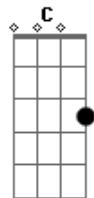

© ukulele-chords.com