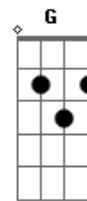

© ukulele-chords.com