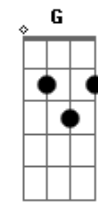

© ukulele-chords.com