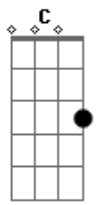

© ukulele-chords.com