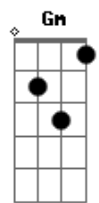

© ukulele-chords.com