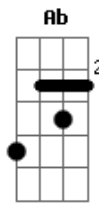

© ukulele-chords.com