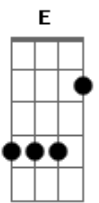

© ukulele-chords.com