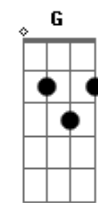

© ukulele-chords.com