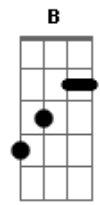

© ukulele-chords.com