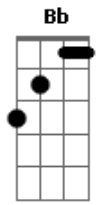

© ukulele-chords.com