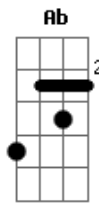

© ukulele-chords.com