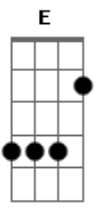

© ukulele-chords.com