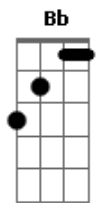

© ukulele-chords.com