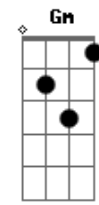

© ukulele-chords.com