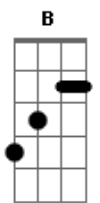

© ukulele-chords.com