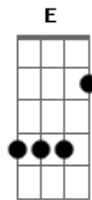

© ukulele-chords.com