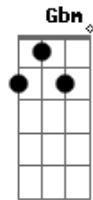

© ukulele-chords.com