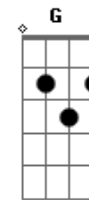

© ukulele-chords.com