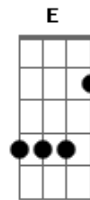

© ukulele-chords.com