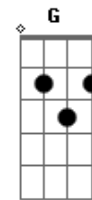

© ukulele-chords.com