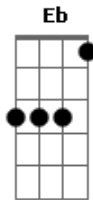

© ukulele-chords.com