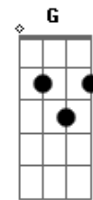

© ukulele-chords.com