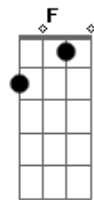

© ukulele-chords.com