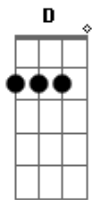

© ukulele-chords.com