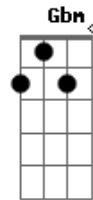

© ukulele-chords.com