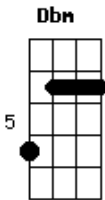

© ukulele-chords.com