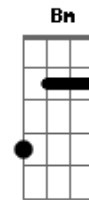

© ukulele-chords.com