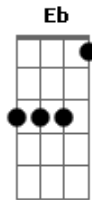

© ukulele-chords.com