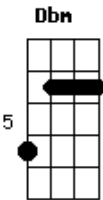

© ukulele-chords.com