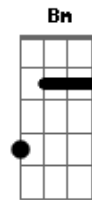

© ukulele-chords.com