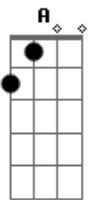

Elton John - Dixie Lily

Tom: A

- Dbm - x46654
- D - xx0232
- Eb - xx5343
- E - 022100
- F - 133211
- Gbm - 244222
- G - 320033 or 355433
- A - x02220
- Bm - x24432

The stuff:

A, Bm, C#, D, Eb

E A D
Showboat coming up the river
Gbm E A
See her lanterns flicker in the gentle breeze
E A D
I can hear the crickets singing in the evening
Gbm G D
Old Dixie Lily moving past the cypress trees
E A D
My little boat she rocks easy
Gbm E A
I've been catching catfish in the creek all day
E A D
Oh and I've never seen ladies like those on the big boats
Gbm G D
Must be fancy breeding lets you live that way
A D
Dixie Lily, chugging like a grand old lady
A E
Paddles hitting home in the noonday sun

A G Gbm F
Ploughing through the water with your whistles blowing
Gbm E A Bm Dbm D Eb
Down from Louisiana on the Vicksburg run
E A D
Papa says that I'm a dreamer
Gbm E A
Says them skeetas bit me one too many times
E A D
Oh but I never get lonesome living on the river
Gbm G D
Watching old Lily leave the world behind
A D
Dixie Lily, chugging like a grand old lady
A E
Paddles hitting home in the noonday sun
A G Gbm F
Ploughing through the water with your whistles blowing
Gbm E A Bm Dbm D Eb
Down from Louisiana on the Vicksburg run
E, A, D
F#, E, A
E, A, D
F#, G, D
A D
Oooh, Dixie Lily, chugging like a grand old lady
A E
Paddles hitting home in the noonday sun
A G Gbm F
Ploughing through the water with your whistles blowing
Gbm E A D
Down from Louisiana on the Vicksburg run, ooh
Gbm E A D E D A
Down from Louisiana on the Vicksburg run

Acordes