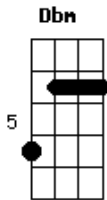

© ukulele-chords.com