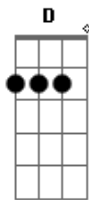

© ukulele-chords.com