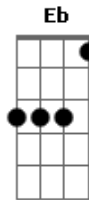

© ukulele-chords.com