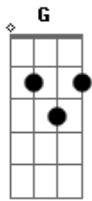

© ukulele-chords.com