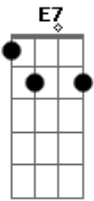

© ukulele-chords.com