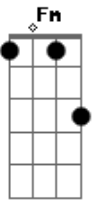

© ukulele-chords.com