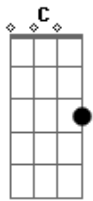

Elton John - Daniel

tom:

Intro: C F G C
C C C C

C Daniel is traveling tonight on a plane Dm D Dm
G I can see the red tail lights heading for Spain oh and E7 Am
F I can see Daniel waving goodbye G Am
F God it looks like Daniel, must be the clouds in my eyes C G G G
C They say Spain's pretty, though I've never been Dm D Dm
G Daniel says it's the best place he's ever seen. Oh and E7 Am
F He should know, he's been there enough G Am
F Lord I miss Daniel, oh I miss him so much G7 F C
C Oh, Daniel my brother, you are, older than me F C
Do you still feel the pain, of the scars that won't heal? Am F

Your eyes have died, but you see more than I

(Fm C A7 Dm G7)
(C Dm G E7)
(Am F G Am)
(F G C C)

C Daniel, you're a star, in the face of the sky
F Oh, Daniel my brother, you are, older than me C
F Do you still feel the pain, of the scars that won't heal? Am C
Your eyes have died, but you see more than I F
Fm Daniel, you're a star, in the face of the sky C A7 Dm G7
C Daniel is traveling tonight on a plane Dm D Dm
G I can see the red tail lights heading for Spain E7 Am
F Oh and, I can see Daniel waving goodbye G Am
F God it looks like Daniel, must be the clouds in my eyes F C
F God it looks like Daniel, must be the clouds in my eyes F C F G C C C

Acordes

© ukulele-chords.com