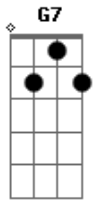

© ukulele-chords.com