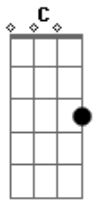

Elton John - Daniel

tom:

Intro: C F G C
C C C C

C Daniel is traveling tonight on a plane Dm D Dm
G I can see the red tail lights heading for Spain oh and E7 Am
F I can see Daniel waving goodbye G Am
F God it looks like Daniel, must be the clouds in my eyes C G G G
C They say Spain's pretty, though I've never been Dm D Dm
G Daniel says it's the best place he's ever seen. Oh and E7 Am
F He should know, he's been there enough G Am
F Lord I miss Daniel, oh I miss him so much C
C F Oh, Daniel my brother, you are, older than me C
F Do you still feel the pain, of the scars that won't heal? Am F

Your eyes have died, but you see more than I

(Fm C A7 Dm G7)
(C Dm G E7)
(Am F G Am)
(F G C C)

C Daniel, you're a star, in the face of the sky
F Oh, Daniel my brother, you are, older than me C
F Do you still feel the pain, of the scars that won't heal? Am F
F Your eyes have died, but you see more than I C
Fm Daniel, you're a star, in the face of the sky Dm G7
C Daniel is traveling tonight on a plane Dm D Dm
G I can see the red tail lights heading for Spain E7 Am
F Oh and, I can see Daniel waving goodbye G Am
F God it looks like Daniel, must be the clouds in my eyes F C
F God it looks like Daniel, must be the clouds in my eyes F C F G C C C

Acordes

© ukulele-chords.com