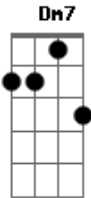

© ukulele-chords.com