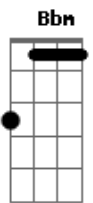

Elton John - Cold Heart (PNAU Remix) (feat. Dua Lipa)

tom:
Capotraste na 1ª casa
Intro: **Am7** **Dm7** **F** **Em7**
Am7 **Dm7** **F** **Em7**
Am7 **Dm7** **F** **Em7**
Am7 **Dm7** **F** **Em7**

[Primeira Parte]

Am7
It's a human sign
Dm7 **F**
When things go wrong
Em7 **Am7**
When the scent of her lingers
Dm7 **F** **Em7**
And temptation's strong

[Pré-Refrão]

Am7
Cold, cold heart
Dm7 **F**
Hardened by you
Em7 **Am7**
Some things looking better, baby
Dm7 **F** **Em7**
Just passin' through

[Refrão]

Am7 **Dm7**
And I think it's gonna be
F
A long, long time
Em7
Till touchdown brings me 'round again
Am7 **Dm7**
To find I'm not the man
F
They think I am at home
Em7
Oh no, no, no, no
Am7 **Dm7** **F**
And this is what I should have said
Em7 **Am7**
Well, I thought
Dm7 **F** **Em7**
It but I kept it hid

[Pré-Refrão]

Am7
Cold, cold heart
Dm7 **F**
Hardened by you
Em7 **Am7**
Some things looking better, baby
Dm7 **F** **Em7**

Acordes

© ukulele-chords.com