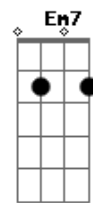

© ukulele-chords.com

Just passin' through

[Refrão]

Am7 Dm7
And I think it's gonna be
F
A long, long time
Em7
Till touchdown brings me 'round again
Am7 Dm7
To find I'm not the man
F
They think I am at home
Em7
Oh no, no, no, no
Am7 Dm7 F
And this is what I should have said
Em7 Am7
Well, I thought
Dm7 F Em7
It but I kept it hid

[Pré-Refrão]

Am7
Cold, cold heart
Dm7 F
Hardened by you
Em7 Am7
Some things looking better, baby
Dm7 F Em7
Just passin' through

[Refrão]

Am7 Dm7
And I think it's gonna be
F
A long, long time
Em7
Till touchdown brings me 'round again
Am7 Dm7
To find I'm not the man
F
They think I am at home
Em7
Oh no, no, no, no
Am7 Dm7 F
And this is what I should have said
Em7 Am7
Well, I thought
Dm7 F Em7
It but I kept it hid

[Final]

Am7 Dm7 F Em7
Sugar, sugar
Am7 Dm7 F Em7
Sugar, sugar