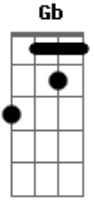

© ukulele-chords.com