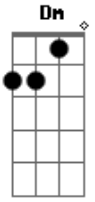

[Segunda Parte]

Am G
I never thought you would end up as the enemy
F
I always thought you'd be right here
G
Still defending me
Am G
I feel so bad for you, lost your identity
G
Made your decision, there's a penalty
Am G
It's so hard for me to understand
G
(It's so hard for me to understand)
Am G
I guess the universe had different plans
G F
(I guess the universe had different plans)
Am G F Am G
I put my love, I put my love in your hands
F
In your hands
Am G
But that was so you
F
You had to leave, I had to go too
C G
I could always tell that you had no clue
F
You never understood what I had to go through
Dm
But then I guess, some way
G
Deep inside we both knew
C
So the memories is what I'll toast to
F
'Cause in the past life when everything felt right
F
You used to know me (And I got to know you)
Dm G C
Once upon a time when we rolled out
C
But now, baby, oh, no, you sold out

[Refrão]

Dm7 G
I will always love you
C F
Even when I say I don't (Even when I say I don't)
Dm7 G
I will always see you
C
Even when my eyes are closed

Bbm **Bm**
 Uncertain of a lot of things
 But with you, I've always known (I've always known)
A
 I will always love you (Always)
C
 I will always love you (Love you)
G **Gm**
 I will always love you (Love you)
A
 I will always love you (Love you)
C
 I will always love you (Love you)

G **Gm** **Bm**
 I will always love you (Love you)
Em **A** **D**
 Even if you let me go

 [Final]

D
 Sir. Elton John
C **G** **D**
 Young Thug, Barbie
G **D**
 (Even if you let me go)

Acordes

© ukulele-chords.com