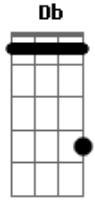

© ukulele-chords.com