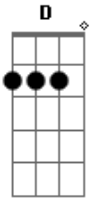

© ukulele-chords.com