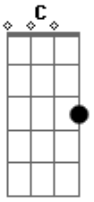

© ukulele-chords.com