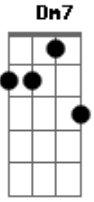

© ukulele-chords.com