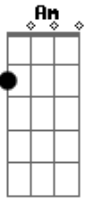

© ukulele-chords.com