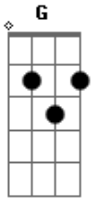

Elton John - Always Love You (feat. Young Thug & Nicki Minaj)

tom:

Intro: Dm G C Dm

[Refrão]

Dm7 G
I will always love you
C F
Even when I say I don't
Dm7 G
I will always see you
C
Even when my eyes are closed
Gb Bm
Uncertain of a lot of things
Gb Bm
But with you, I've always known
D
I will always love you
D7
I will always love you
G
I will always love you
Em A Am
Even if you let me go

[Segunda Parte]

Am G
I never thought you would end up as the enemy
F
I always thought you'd be right here
G
Still defending me
Am G
I feel so bad for you, lost your identity
G
Made your decision, there's a penalty
Am G
It's so hard for me to understand
G
(It's so hard for me to understand)
Am G
I guess the universe had different plans
G F
(I guess the universe had different plans)
Am G F Am G
I put my love, I put my love in your hands
F
In your hands
Am G
But that was so you
F
You had to leave, I had to go too
C G
I could always tell that you had no clue
F
You never understood what I had to go through
Dm
But then I guess, some way
G
Deep inside we both knew
C
So the memories is what I'll toast to
F
'Cause in the past life when everything felt right
F
You used to know me (And I got to know you)
Dm G C
Once upon a time when we rolled out
C
But now, baby, oh, no, you sold out

G **Gm** **Bm**
 I will always love you (Love you)
Em **A** **D**
 Even if you let me go

 [Final]

D
 Sir. Elton John
C **G** **D**
 Young Thug, Barbie
G **D**
 (Even if you let me go)

Acordes

© ukulele-chords.com