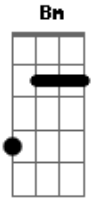

© ukulele-chords.com