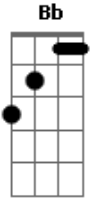

© ukulele-chords.com