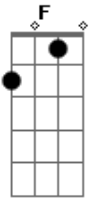

© ukulele-chords.com