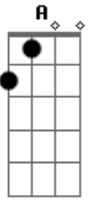

© ukulele-chords.com