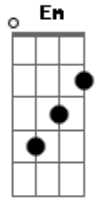

© ukulele-chords.com