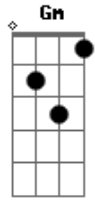

© ukulele-chords.com