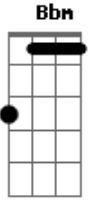

© ukulele-chords.com