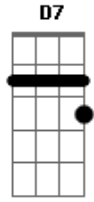

© ukulele-chords.com