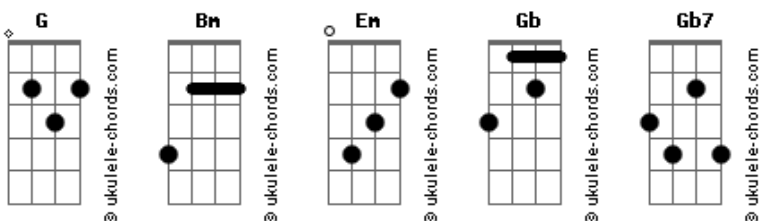

ellise - Nightmares

tom:
G
[Primeira Parte]

Bm Em
Sinking, so sick of thinking
G
Of all the things you need from me
Gb
Who you think that I should be?
Bm Em
Itching to feel you with me
G
But I can do that to myself
Gb
Touch so soft but words that kill

[Refrão]

Gb Bm
So now I see you in my nightmares
(Or not at all)
Gb7 Bm
All by myself, drowning in my tears
(It's just the cost)
Gb7 Bm
Of keeping you alive inside my brain
I know it's strange
G Gb
I'm dealing with the pain
Em Gb
I'm having nightmares, nightmares
And you're to blame

[Segunda Parte]

Bm Gb
Crawling, I know you're calling
Em
Your number on my shattered screen
Gb
Type your name, my fingers bleed

[Pré-Refrão 2]

Acordes

Bm Gb
I wanna look past it, developed a habit
Em
Cause I'm made out of glass and
Gb
Got wounds you just can't fix
Bm Gb
The lies you've told me have damaged my heart
And I'm manic
Em Gb
Tonight I'm sleeping in panic