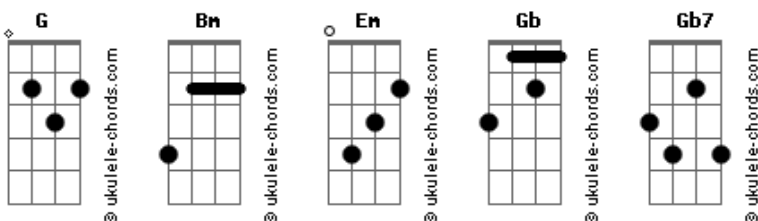

ellise - Nightmares

tom:
G
[Primeira Parte]

Bm Em
Sinking, so sick of thinking
G
Of all the things you need from me
Gb
Who you think that I should be?
Bm Em
Itching to feel you with me
G
But I can do that to myself
Gb
Touch so soft but words that kill

[Refrão]

Gb Bm
So now I see you in my nightmares
(Or not at all)
Gb7 Bm
All by myself, drowning in my tears
(It's just the cost)
Gb7 Bm
Of keeping you alive inside my brain
I know it's strange
G Gb
I'm dealing with the pain
Em Gb
I'm having nightmares, nightmares
And you're to blame

[Segunda Parte]

Bm Gb
Crawling, I know you're calling
Em
Your number on my shattered screen
Gb
Type your name, my fingers bleed

[Pré-Refrão 2]

Acordes

Bm Gb
I wanna look past it, developed a habit
Em
Cause I'm made out of glass and
Gb
Got wounds you just can't fix
Bm Gb
The lies you've told me have damaged my heart
And I'm manic
Em Gb
Tonight I'm sleeping in panic