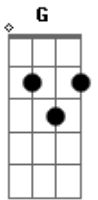

Elliott Smith - Waltz 2 X0

Tom: D

Waltz #2 (X0)

Tune down one step

Chords used:

Am: x02210
 C: x32010
 F: xx3211
 D7: 2x0212
 G: 320003
 Bm: x24432
 Dm: xx0231
 F: 1x3213
 G: x20003
 E7: 020100
 B: x24400
 Intro: Am (4 bars)

Play this two times:

Am C F C F C G C

When you get to the last C the second time through, this is played:

Verse 1:

Am C
 First the mic then a half cigarette
 F D7 G
 Singing cathy's clown
 Dm Am
 That's the man she's married to now
 B E7
 That's the girl that he takes around town
 Am C
 She appears composed so she is i suppose
 F D7 G
 Who can really tell
 Dm Am
 She shows no emotion at all
 B E7
 Stares into space like a dead china doll

B? E7
 In the place where i have what it takes

Repeat chorus 3 times and play chorus chords once, ending on C

Have fun with it!

Waltz #2 (X0)

Tune down one tone (chords shown as played)

Unusual chords used:

Chorus:

	: Am	C	F	C	F	C
G	C	C	C	:		
C	C	C	C			

Middle 8:

|| Dm | Dm | Fmaj9 | F | C |
 G | Am | Am | F7M | F7M | rest |
 | Dm | Dm | F7M | ||

Acordes

© ukulele-chords.com

© ukulele-chords.com

© ukulele-chords.com