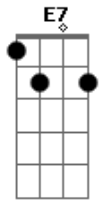

© ukulele-chords.com