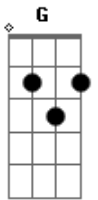

Elliott Smith - Waltz 2 X0

Tom: D

Waltz #2 (X0)

Tune down one step

Chords used:

Am: x02210
 C: x32010
 F: xx3211
 D7: 2x0212
 G: 320003
 Bm: x24432
 Dm: xx0231
 F: 1x3213
 G: x20003
 E7: 020100
 B: x24400
 Intro: Am (4 bars)

Play this two times:

Am C F C F C G C

When you get to the last C the second time through, this is played:

Verse 1:

Am C
 First the mic then a half cigarette
 F D7 G
 Singing cathy's clown
 Dm Am
 That's the man she's married to now
 B E7
 That's the girl that he takes around town
 Am C
 She appears composed so she is i suppose
 F D7 G
 Who can really tell
 Dm Am
 She shows no emotion at all
 B E7
 Stares into space like a dead china doll

B? E7
 In the place where i have what it takes

Repeat chorus 3 times and play chorus chords once, ending on C

Have fun with it!

Waltz #2 (X0)

Tune down one tone (chords shown as played)

Unusual chords used:

Chorus:

	: Am	C	F	C	F	C	
G							
C	C	C	C	:			

Middle 8:

|| Dm | Dm | Fmaj9 | F | C | |
 G | Am | Am | | | |
 | Dm | Dm | F7M | F7M | rest |
 | F7M | ||

Acordes

© ukulele-chords.com

© ukulele-chords.com

© ukulele-chords.com