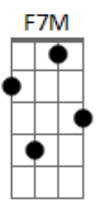

Play this two times:

Am C F C F C G C

When you get to the last C the second time through, this is played:

Verse 1:

Am C
 First the mic then a half cigarette
 F D7 G
 Singing cathy's clown
 Dm Am
 That's the man she's married to now
 B E7
 That's the girl that he takes around town
 Am C
 She appears composed so she is i suppose
 F D7 G
 Who can really tell
 Dm Am
 She shows no emotion at all
 B E7
 Stares into space like a dead china doll

B? E7
 In the place where i have what it takes

Repeat chorus 3 times and play chorus chords once, ending on C

Have fun with it!

Waltz #2 (X0)

Tune down one tone (chords shown as played)

Unusual chords used:

C 332010
 D 200232
 E7 (no 3rd) x22430
 Fmaj9 133010
 F 1x3231
 G x20003

Intro: || Am | Am | Am | Am ||
	: Am	C	F	C	F	C	
G	C	C	C	:			
C	C	C	C	:			

Verse:

||: Am | Am | C | C | F | D7 ||
 | G | G | Am | Am | E7 | ||
 E7 | E7 | E7 | :||

Chorus:

	: Am	C	F	C	F	C	
G	C	C	C	:			
C	C	C	C	:			

Middle 8:

|| Dm | Dm | Fmaj9 | F | C | ||
 G | Am | Am | F7M | F7M | rest |
 | Dm | Dm | F7M | ||

Acordes

© ukulele-chords.com

© ukulele-chords.com

© ukulele-chords.com