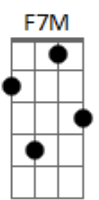

Play this two times:

Am C F C F C G C

When you get to the last C the second time through, this is played:

Verse 1:

Am C
 First the mic then a half cigarette
 F D7 G
 Singing cathy's clown
 Dm Am
 That's the man she's married to now
 B E7
 That's the girl that he takes around town
 Am C
 She appears composed so she is i suppose
 F D7 G
 Who can really tell
 Dm Am
 She shows no emotion at all
 B E7
 Stares into space like a dead china doll

Am C
 First the mic then a half cigarette

F D7 (2x0202) G (3x0023) Fret the root w/thumb on these 3
 Singing cathy's clown

Dm (xx0221) Am
 That's the man she's married to now

B? (x2x200) E7
 That's the girl that he takes around town

B? E7
 In the place where i have what it takes

Repeat chorus 3 times and play chorus chords once, ending on C

Have fun with it!

Waltz #2 (X0)

Tune down one tone (chords shown as played)

Unusual chords used:

Chorus:

	: Am	C	F	C	F	C	
G							
C	C	C	C	:			

Middle 8:

|| Dm | Dm | Fmaj9 | F | C | |
 G | Am | Am | | | |
 | Dm | Dm | F7M | F7M | rest |
 | F7M | ||

Acordes

© ukulele-chords.com

© ukulele-chords.com

© ukulele-chords.com