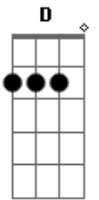

Elliott Smith - Waltz 2 X0

Tom: D

Waltz #2 (X0)

Tune down one step

Chords used:

Am: x02210
 C: x32010
 F: xx3211
 D7: 2x0212
 G: 320003
 Bm: x24432
 Dm: xx0231
 F: 1x3213
 G: x20003
 E7: 020100
 B: x24400
 Intro: Am (4 bars)

Play this two times:

Am C F C F C G C

When you get to the last C the second time through, this is played:

Verse 1:

Am C
 First the mic then a half cigarette
 F D7 G
 Singing cathy's clown
 Dm Am
 That's the man she's married to now
 B E7
 That's the girl that he takes around town
 Am C
 She appears composed so she is i suppose
 F D7 G
 Who can really tell
 Dm Am
 She shows no emotion at all
 B E7
 Stares into space like a dead china doll

C 332010
 D 200232
 E7 (no 3rd) x22430
 Fmaj9 133010
 F 1x3231
 G x20003

Intro: || Am | Am | Am | Am ||
	: Am	C	F	C	F	C	
G	C	C	C	:			
C	C	C	C	:			

Verse:

||: Am | Am | C | C | F | D7 ||
 | G | G | Am | Am | E7 | ||
 E7 | E7 | E7 | :||

Chorus:

	: Am	C	F	C	F	C	
G	C	C	C	:			
C	C	C	C	:			

Middle 8:

|| Dm | Dm | Fmaj9 | F | C | ||
 G | Am | Am | F7M | F7M | rest |
 | Dm | Dm | F7M | ||

Acordes

© ukulele-chords.com

© ukulele-chords.com

© ukulele-chords.com