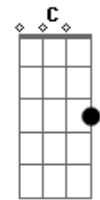

© ukulele-chords.com