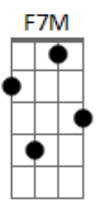

Play this two times:

Am C F C F C G C

When you get to the last C the second time through, this is played:

Verse 1:

Am C
 First the mic then a half cigarette
 F D7 G
 Singing cathy's clown
 Dm Am
 That's the man she's married to now
 B E7
 That's the girl that he takes around town
 Am C
 She appears composed so she is i suppose
 F D7 G
 Who can really tell
 Dm Am
 She shows no emotion at all
 B E7
 Stares into space like a dead china doll

B? E7
 In the place where i have what it takes

Repeat chorus 3 times and play chorus chords once, ending on C

Have fun with it!

Waltz #2 (X0)

Tune down one tone (chords shown as played)

Unusual chords used:

C 332010
 D 200232
 E7 (no 3rd) x22430
 Fmaj9 133010
 F 1x3231
 G x20003

Intro: || Am | Am | Am | Am |
	: Am	C	F	C	F	C
G	C	C	C	:		
C	C	C	C			

Verse:

||: Am | Am | C | C | F | D7 |
 | G | G | Am | Am | E7 |
 E7 | E7 | E7 | :||

Chorus:

	: Am	C	F	C	F	C
G	C	C	C	:		
C	C	C	C			

Middle 8:

|| Dm | Dm | Fmaj9 | F | C |
 G | Am | Am | F7M | F7M | rest |
 | Dm | Dm | F7M | ||

Acordes

© ukulele-chords.com

© ukulele-chords.com

© ukulele-chords.com