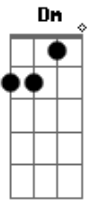

© ukulele-chords.com