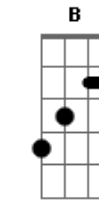

© ukulele-chords.com