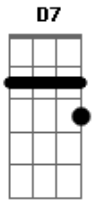

© ukulele-chords.com