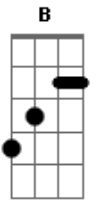

© ukulele-chords.com