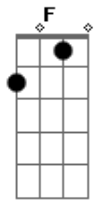

Verse 2:

Am C
Now she's done and they're calling someone
F D7 G
Such a familiar name
Dm Am
I'm so glad that my memory's remote
B? E7
Cos i'm doing just fine hour to hour note to note
Am C
Here it is the revenge to the tune
F D7 G
You're no good
Dm Am
You're no good, you're no good, you're no good
B? E7
Can't you tell that it's well understood

Repeat chorus

Dm F C G Am
I'm here today and expected to stay on and on and on
Dm
I'm tired
F
I'm tired

Verse 3:

Am C
Looking out on the substitute scene
F D7 G
Still going strong
Dm Am
X0 mom
B? E7
It's okay its alright nothing's wrong
Am C
Tell mr. Man with impossible plans
F D7 G
To just leave me alone
Dm Am
In the place where i make no mistakes

B? E7
In the place where i have what it takes

Repeat chorus 3 times and play chorus chords once, ending on C

Have fun with it!

Waltz #2 (X0)

Tune down one tone (chords shown as played)

Unusual chords used:

C 332010
D 200232
E7 (no 3rd) x22430
Fmaj9 133010
F 1x3231
G x20003

Intro: || Am | Am | Am | Am ||
	: Am	C	F	C	F	C	
G					
C	C	C	C	:	

Verse:

	: Am	Am	C	C	F	D7	
G	G				
Dm	Dm	Am	Am	E7	
E7 | E7 | E7 | :||

Chorus:

	: Am	C	F	C	F	C	
G					
C	C	C	C	:	

Middle 8:

|| Dm | Dm | Fmaj9 | F | C | |
G | Am | Am | | | |
| Dm | Dm | F7M | F7M | rest |
| F7M | ||

Acordes

© ukulele-chords.com