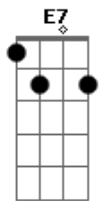

© ukulele-chords.com