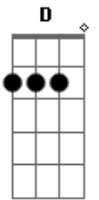

Elliott Smith - Waltz 2 X0

Tom: D

Waltz #2 (X0)

Tune down one step

Chords used:

Am: x02210
 C: x32010
 F: xx3211
 D7: 2x0212
 G: 320003
 Bm: x24432
 Dm: xx0231
 F: 1x3213
 G: x20003
 E7: 020100
 B: x24400
 Intro: Am (4 bars)

Play this two times:

Am C F C F C G C

When you get to the last C the second time through, this is played:

Verse 1:

Am C
 First the mic then a half cigarette
 F D7 G
 Singing cathy's clown
 Dm Am
 That's the man she's married to now
 B E7
 That's the girl that he takes around town
 Am C
 She appears composed so she is i suppose
 F D7 G
 Who can really tell
 Dm Am
 She shows no emotion at all
 B E7
 Stares into space like a dead china doll

C 332010
 D 200232
 E7 (no 3rd) x22430
 Fmaj9 133010
 F 1x3231
 G x20003

Intro: || Am | Am | Am | Am |
	: Am	C	F	C	F	C
G	C	C	C	:		
C	C	C	C			

Verse:

||: Am | Am | C | C | F | D7 |
 | G | G | Am | Am | E7 |
 E7 | E7 | E7 | :||

Chorus:

	: Am	C	F	C	F	C
G	C	C	C	:		
C	C	C	C			

Middle 8:

|| Dm | Dm | Fmaj9 | F | C |
 G | Am | Am | F7M | F7M | rest |
 | Dm | Dm | F7M | ||

Acordes

© ukulele-chords.com

© ukulele-chords.com

© ukulele-chords.com