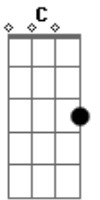

© ukulele-chords.com