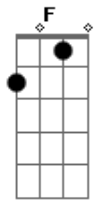

Verse 2:

Am C
Now she's done and they're calling someone
F D7 G
Such a familiar name
Dm Am
I'm so glad that my memory's remote
B? E7
Cos i'm doing just fine hour to hour note to note
Am C
Here it is the revenge to the tune
F D7 G
You're no good
Dm Am
You're no good, you're no good, you're no good
B E7
Can't you tell that it's well understood

Repeat chorus

Dm F C G Am
I'm here today and expected to stay on and on and on
Dm
I'm tired
F
I'm tired

Verse 3:

Am C
Looking out on the substitute scene
F D7 G
Still going strong
Dm Am
X0 mom
B? E7
It's okay its alright nothing's wrong
Am C
Tell mr. Man with impossible plans
F D7 G
To just leave me alone
Dm Am
In the place where i make no mistakes

B? E7
In the place where i have what it takes

Repeat chorus 3 times and play chorus chords once, ending on C

Have fun with it!

Waltz #2 (X0)

Tune down one tone (chords shown as played)

Unusual chords used:

C 332010
D 200232
E7 (no 3rd) x22430
Fmaj9 133010
F 1x3231
G x20003

Intro: || Am | Am | Am | Am ||
	: Am	C	F	C	F	C	
G					
C	C	C	C	:	

Verse:

	: Am	Am	C	C	F	D7	
G	G				
Dm	Dm	Am	Am	E7	
E7 | E7 | E7 | :||

Chorus:

	: Am	C	F	C	F	C	
G					
C	C	C	C	:	

Middle 8:

|| Dm | Dm | Fmaj9 | F | C | |
G | Am | Am | | | |
| Dm | Dm | F7M | F7M | rest |
| F7M | ||

Acordes

© ukulele-chords.com