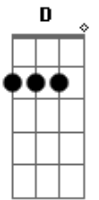

Elliott Smith - Waltz 2 X0

Tom: D

Waltz #2 (X0)

Tune down one step

Chords used:

Am: x02210
 C: x32010
 F: xx3211
 D7: 2x0212
 G: 320003
 Bm: x24432
 Dm: xx0231
 F: 1x3213
 G: x20003
 E7: 020100
 B: x24400
 Intro: Am (4 bars)

Play this two times:

Am C F C F C G C

When you get to the last C the second time through, this is played:

Verse 1:

Am C
 First the mic then a half cigarette
 F D7 G
 Singing cathy's clown
 Dm Am
 That's the man she's married to now
 B E7
 That's the girl that he takes around town
 Am C
 She appears composed so she is i suppose
 F D7 G
 Who can really tell
 Dm Am
 She shows no emotion at all
 B E7
 Stares into space like a dead china doll

B? E7
 In the place where i have what it takes

Repeat chorus 3 times and play chorus chords once, ending on C

Have fun with it!

Waltz #2 (X0)

Tune down one tone (chords shown as played)

Unusual chords used:

Chorus:

	: Am	C	F	C	F	C	
G							
C	C	C	C	:			

Middle 8:

|| Dm | Dm | Fmaj9 | F | C | |
 G | Am | Am | | | |
 | Dm | Dm | F7M | F7M | rest |
 | F7M | ||

Acordes

© ukulele-chords.com

© ukulele-chords.com

© ukulele-chords.com