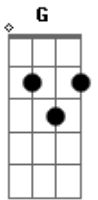

Elliott Smith - Waltz 2 X0

Tom: D

Waltz #2 (X0)

Tune down one step

Chords used:

Am: x02210
 C: x32010
 F: xx3211
 D7: 2x0212
 G: 320003
 Bm: x24432
 Dm: xx0231
 F: 1x3213
 G: x20003
 E7: 020100
 B: x24400
 Intro: Am (4 bars)

Play this two times:

Am C F C F C G C

When you get to the last C the second time through, this is played:

Verse 1:

Am C
 First the mic then a half cigarette
 F D7 G
 Singing cathy's clown
 Dm Am
 That's the man she's married to now
 B E7
 That's the girl that he takes around town
 Am C
 She appears composed so she is i suppose
 F D7 G
 Who can really tell
 Dm Am
 She shows no emotion at all
 B E7
 Stares into space like a dead china doll

B? E7
 In the place where i have what it takes

Repeat chorus 3 times and play chorus chords once, ending on C

Have fun with it!

Waltz #2 (X0)

Tune down one tone (chords shown as played)

Unusual chords used:

Chorus:

	: Am	C	F	C	F	C	
G	C	C	C	:			
C	C	C	C	:			

Middle 8:

|| Dm | Dm | Fmaj9 | F | C | ||
 G | Am | Am | F7M | F7M | rest |
 | Dm | Dm | F7M | ||

Acordes

© ukulele-chords.com

© ukulele-chords.com

© ukulele-chords.com