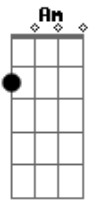

© ukulele-chords.com