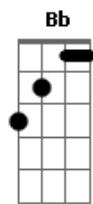

© ukulele-chords.com