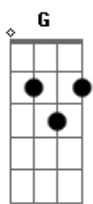

Chords

G 320003
Em 022000
C x32010
D xx0232
E 022100

Intro:

I'm

Verse 1:

G /-Strum-\ Em C D
waiting_____ for a train_____the subway that
only
goes_____ one way_____the stupid
thing... etc

G Em
I'm waiting for the train
C D
The subway that only
G Em
Goes one way
C D C E
The stupid thing that'll come to pull us apart
C D G
And make everybody late

Intro:

I'll just put the chords.

Vs.1

F Dm
I'm waiting for the train
Bb C
The subway that only
F Dm
Goes one way

Br.1

Bb C Bb Dm
The stupid thing that'll come to pull us apart
Bb C F
And make everybody late

Br.3

Bb C Bb Dm
Oh we're so very precious you and I
Bb C Bb Dm
And everything that you do makes me want to die
Bb C Dm F Bb Dm
Oh I just told the biggest lie
Bb C Dm F Bb Dm
I just told the biggest lie
Bb C Dm F Bb Dm
The biggest lie

Bb C F
SOL0:over verse and bridge chords
F Dm Bb C

F

Dm

Bb C

Bb

Dm Bb C

That's it. BACK

Acordes