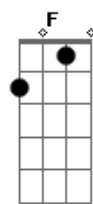

© ukulele-chords.com