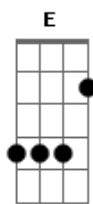

© ukulele-chords.com