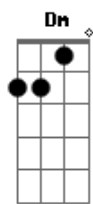

© ukulele-chords.com