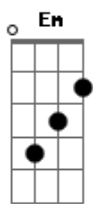

© ukulele-chords.com