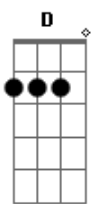

© ukulele-chords.com