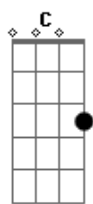

© ukulele-chords.com