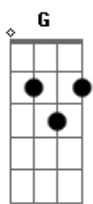

Chords

G 320003
Em 022000
C x32010
D xx0232
E 022100

Intro:

I'm

Verse 1:

G /-Strum-\ Em C D
waiting_____ for a train_____the subway that
only
goes_____ one way_____the stupid
thing... etc

G Em
I'm waiting for the train
C D
The subway that only
G Em
Goes one way
C D C E
The stupid thing that'll come to pull us apart
C D G
And make everybody late

Intro:

I'll just put the chords.

Vs.1

F Dm
I'm waiting for the train
Bb C
The subway that only
F Dm
Goes one way

Br.1

Bb C Bb Dm
The stupid thing that'll come to pull us apart
Bb C F
And make everybody late

Br.3

Bb C Bb Dm
Oh we're so very precious you and I
Bb C Bb Dm
And everything that you do makes me want to die
Bb C Dm F Bb Dm
Oh I just told the biggest lie
Bb C Dm F Bb Dm
I just told the biggest lie
Bb C Dm F Bb Dm
The biggest lie

Bb C F
SOLO:over verse and bridge chords
F Dm Bb C

F

Dm

Bb C

Bb

Dm Bb C

That's it. BACK

Acordes