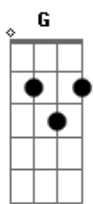

Chords

G 320003
Em 022000
C x32010
D xx0232
E 022100

Intro:
I'm

Verse 1: /-Strum-\
G Em C D
waiting_____ for a train_____ the subway that
only
goes_____ one way_____ the stupid
thing... etc

G Em
I'm waiting for the train
C D
The subway that only
G Em
Goes one way
C D C E
The stupid thing that'll come to pull us apart
C D G
And make everybody late

Intro:

I'll just put the chords.

Vs.1

F Dm
I'm waiting for the train
Bb C
The subway that only
F Dm
Goes one way

Br.1

Bb C Bb Dm
The stupid thing that'll come to pull us apart
Bb C F
And make everybody late

Br.3

Bb C Bb Dm
Oh we're so very precious you and I
Bb C Bb Dm
And everything that you do makes me want to die
Bb C Dm F Bb Dm
Oh I just told the biggest lie
Bb C Dm F Bb Dm
I just told the biggest lie
Bb C Dm F Bb Dm
The biggest lie

Bb C F
SOLO:over verse and bridge chords
F Dm Bb C

F

Dm

Bb C

Bb

Dm Bb C

That's it. BACK

Acordes