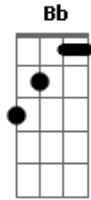

© ukulele-chords.com