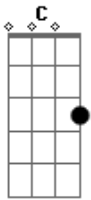

Elliott Smith - Kiwi Maddog 2020

Tom: C

Kiwi Maddog 20/20

Other Notation:

V (Dip with whammybar, play and then release)

Acoustic guitar chords

Electric Guitar w/ whammybar

"Verse":

D C Em G D

C

v

v

D C Em Bb Dm E

v

"Chorus": (x4, then back to verse)

A C Em
V

Middle Bit:

C B Em C

Structure of the song (i think)

Verse
Chorus x4
Verse
Chorus x4
Middle Bit
Verse
Chorus 'til fade

Special thanks to Ian the author and Sweet Adeline for all the great tabs.
,07

Acordes

© ukulele-chords.com