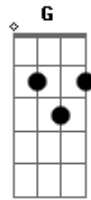

© ukulele-chords.com