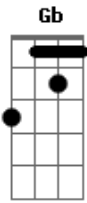

Elliott Smith - Coming Up Roses

Tom: A

Tune 1/2 step down

F#: 244322 D: XX0232
A: X02220 B: 224442
E: 022100 Db: XX4121
Ebm: 111342 E: 476454

Intro: Gb A E Ebm D
A B D A B D

Vs.1

A B I'm a junkyard full of false starts
D And I don't need your permission
B D A B To bury my love under this bare light bulb

Br.1

D A B D The moon is a sickle cell
A B Db It'll kill you in time
D A B D Your cold white brother riding your blood
Db Like spun glass in sore eyes

Chorus

Gb A E Ebm D
While the moon does its division you're buried below
A B D A B
And you're coming up roses everywhere you go
D E
Red roses follow

SOLO (over verse chords)

Br.2

The things that you tell yourself
They'll kill you in time
Your cold white brother alive in your blood
Spinning in the night sky

CHORUS (don't sing "follow" in the last line)

Chorus2

So you got in a kind of trouble that nobody knows
It's coming up roses everywhere you go
Red roses

End on Chorus chords

Solo:

Intro: There's a little riff over the Gb chord in the intro

Acordes

© ukulele-chords.com