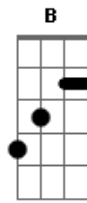

© ukulele-chords.com