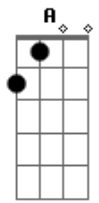

Elliott Smith - Coming Up Roses

Tom: A

Tune 1/2 step down

F#: 244322 D: XX0232
A: X02220 B: 224442
E: 022100 Db: XX4121
Ebm: 111342 E: 476454

Intro: Gb A E Ebm D
A B D A B D

Vs.1

A B I'm a junkyard full of false starts
D And I don't need your permission
B D A B To bury my love under this bare light bulb

Br.1

D A B D The moon is a sickle cell
A B Db It'll kill you in time
D A B D Your cold white brother riding your blood
Db Like spun glass in sore eyes

Chorus

Gb A E Ebm D
While the moon does its division you're buried below
A B D A B
And you're coming up roses everywhere you go
D E
Red roses follow

SOLO (over verse chords)

Br.2

The things that you tell yourself
They'll kill you in time
Your cold white brother alive in your blood
Spinning in the night sky

CHORUS (don't sing "follow" in the last line)

Chorus2

So you got in a kind of trouble that nobody knows
It's coming up roses everywhere you go
Red roses

End on Chorus chords

Solo:

Intro: There's a little riff over the Gb chord in the intro

Acordes

© ukulele-chords.com