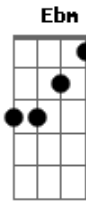

© ukulele-chords.com