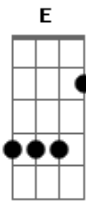

© ukulele-chords.com