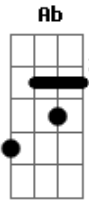

© ukulele-chords.com