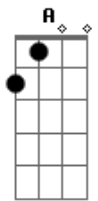

Elliott Smith - Angel In The Snow

Tom: G

Intro: Vary between these two bars as it fades in.

Accents on the 2nd and 4th beats of the bar.

1 a 2 a 3 a 4 a 1 a 2 a 3 a 4 a

Then play this, the main riff:

C A A

1 a 2 a 3 a 4 a 1 a 2 a 3 a 4 a

Chorus: (basically same as intro)

C Em A G

Don't you know that i love you

C Em A A

Sometimes i feel like only a

C Em A A

Cold still life that fell down

C Em A D G

Here to lay besiiiiide you

Solo: (played over verse)

Play through four times, pretty quiety.

Accent the notes ont he 2nd and fourth beats again

1 a 2 a 3 a 4 a 1 a 2 a 3 a 4 a

Repeat Chorus:

Don't you know that i love you

Sometimes i feel like only a cold still life

Only a frozen still life that fell down

Here to lay beside you

Acordes

© ukulele-chords.com

© ukulele-chords.com

© ukulele-chords.com

© ukulele-chords.com