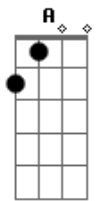

Elliott Smith - Angel In The Snow

Tom: G

Intro: Vary between these two bars as it fades in.

Accents on the 2nd and 4th beats of the bar.

1 a 2 a 3 a 4 a 1 a 2 a 3 a 4 a

Then play this, the main riff:

C A A

1 a 2 a 3 a 4 a 1 a 2 a 3 a 4 a

C A G

1 a 2 a 3 a 4 a 1 a 2 a 3 a 4 a

C A A

1 a 2 a 3 a 4 a 1 a 2 a 3 a 4 a

C A C G

1 a 2 a 3 a 4 a 1 a 2 a 3 a 4 a

Verse:

G Em A C

I'd say you make a per - fect

G Em A D (play A for an extra beat then go to D)

for one beat only)

Angel in the snow

G Em A C

All crushed out on the way you are

G Em A A

Better stop before it goes too far

Chorus: (basically same as intro)

C Em A G

Don't you know that i love you

C Em A A

Sometimes i feel like only a

C Em A A

Cold still life that fell down

C Em A D G

Here to lay besiiiiide you

Solo: (played over verse)

Play through four times, pretty quiety.

Accent the notes ont he 2nd and fourth beats again

1 a 2 a 3 a 4 a 1 a 2 a 3 a 4 a

Repeat Chorus:

Don't you know that i love you

Sometimes i feel like only a cold still life

Only a frozen still life that fell down

Here to lay beside you

Acordes

© ukulele-chords.com