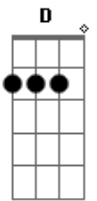

Elliott Smith - Angel In The Snow

Tom: G

Intro: Vary between these two bars as it fades in.

Accents on the 2nd and 4th beats of the bar.

1 a 2 a 3 a 4 a 1 a 2 a 3 a 4 a

Then play this, the main riff:

C A A

1 a 2 a 3 a 4 a 1 a 2 a 3 a 4 a

C A G

1 a 2 a 3 a 4 a 1 a 2 a 3 a 4 a

C A A

1 a 2 a 3 a 4 a 1 a 2 a 3 a 4 a

C A C G

1 a 2 a 3 a 4 a 1 a 2 a 3 a 4 a

Verse:

G Em A C

Here to lay besiiiiide you

Solo: (played over verse)

Play through four times, pretty quiety.

Accent the notes ont he 2nd and fourth beats again

1 a 2 a 3 a 4 a 1 a 2 a 3 a 4 a

Repeat Chorus:

Don't you know that i love you

Sometimes i feel like only a cold still life

Only a frozen still life that fell down

Here to lay beside you

Acordes

© ukulele-chords.com

© ukulele-chords.com

© ukulele-chords.com

© ukulele-chords.com