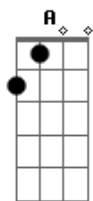

Elliott Smith - Angel In The Snow

Tom: G

Intro: Vary between these two bars as it fades in.

Accents on the 2nd and 4th beats of the bar.

1 a 2 a 3 a 4 a 1 a 2 a 3 a 4 a

Then play this, the main riff:

C A A

1 a 2 a 3 a 4 a 1 a 2 a 3 a 4 a

C A G

1 a 2 a 3 a 4 a 1 a 2 a 3 a 4 a

C A A

1 a 2 a 3 a 4 a 1 a 2 a 3 a 4 a

C A C G

1 a 2 a 3 a 4 a 1 a 2 a 3 a 4 a

Verse:

G Em A C

I'd say you make a per - fect

G Em A D (play A for an extra beat then go to D)

for one beat only)

Angel in the snow

G Em A C

All crushed out on the way you are

G Em A A

Better stop before it goes too far

Chorus: (basically same as intro)

C Em A G

Don't you know that i love you

C Em A A

Sometimes i feel like only a

C Em A A

Cold still life that fell down

C Em A D G

Here to lay besiiiiide you

Solo: (played over verse)

Play through four times, pretty quiety.

Accent the notes ont he 2nd and fourth beats again

1 a 2 a 3 a 4 a 1 a 2 a 3 a 4 a

Repeat Chorus:

Don't you know that i love you

Sometimes i feel like only a cold still life

Only a frozen still life that fell down

Here to lay beside you

Acordes