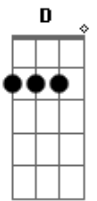

© ukulele-chords.com