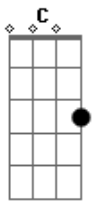

Elliott Smith - Angel In The Snow

Tom: G

Intro: Vary between these two bars as it fades in.

Accents on the 2nd and 4th beats of the bar.

1 a 2 a 3 a 4 a 1 a 2 a 3 a 4 a

Then play this, the main riff:

C A A

1 a 2 a 3 a 4 a 1 a 2 a 3 a 4 a

C A G

1 a 2 a 3 a 4 a 1 a 2 a 3 a 4 a

C A A

1 a 2 a 3 a 4 a 1 a 2 a 3 a 4 a

C A C G

1 a 2 a 3 a 4 a 1 a 2 a 3 a 4 a

Verse:

G Em A C

Chorus: (basically same as intro)

C Em A G

Don't you know that i love you

C Em A A

Sometimes i feel like only a

C Em A A

Cold still life that fell down

C Em A D G

Sometimes i feel like only a cold still life

Only a frozen still life that fell down

Here to lay beside you

Acordes

© ukulele-chords.com

© ukulele-chords.com

© ukulele-chords.com

© ukulele-chords.com