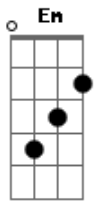

Elliott Smith - Angel In The Snow

Tom: G

Intro: Vary between these two bars as it fades in.

Accents on the 2nd and 4th beats of the bar.

1 a 2 a 3 a 4 a 1 a 2 a 3 a 4 a

Then play this, the main riff:

C A A

1 a 2 a 3 a 4 a 1 a 2 a 3 a 4 a

C A G

1 a 2 a 3 a 4 a 1 a 2 a 3 a 4 a

C A A

1 a 2 a 3 a 4 a 1 a 2 a 3 a 4 a

C A C G

1 a 2 a 3 a 4 a 1 a 2 a 3 a 4 a

Verse:

G Em A C

Chorus: (basically same as intro)

C Em A G

Don't you know that i love you

C Em A A

Sometimes i feel like only a

C Em A A

Cold still life that fell down

C Em A D G

Sometimes i feel like only a cold still life

Only a frozen still life that fell down

Here to lay beside you

Acordes

© ukulele-chords.com

© ukulele-chords.com

© ukulele-chords.com

© ukulele-chords.com