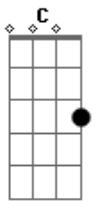

© ukulele-chords.com