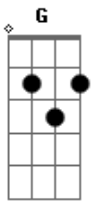

Elliott Smith - Angel In The Snow

Tom: G

Intro: Vary between these two bars as it fades in.

Accents on the 2nd and 4th beats of the bar.

1 a 2 a 3 a 4 a 1 a 2 a 3 a 4 a

Then play this, the main riff:

C A A

1 a 2 a 3 a 4 a 1 a 2 a 3 a 4 a

C A G

1 a 2 a 3 a 4 a 1 a 2 a 3 a 4 a

C A A

1 a 2 a 3 a 4 a 1 a 2 a 3 a 4 a

C A C G

1 a 2 a 3 a 4 a 1 a 2 a 3 a 4 a

Verse:

G Em A C

Chorus: (basically same as intro)

C Em A G

Don't you know that i love you

C Em A A

Sometimes i feel like only a

C Em A A

Cold still life that fell down

C Em A D G

Sometimes i feel like only a cold still life

Only a frozen still life that fell down

Here to lay beside you

Acordes

© ukulele-chords.com

© ukulele-chords.com

© ukulele-chords.com

© ukulele-chords.com