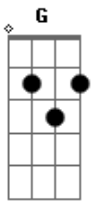

© ukulele-chords.com