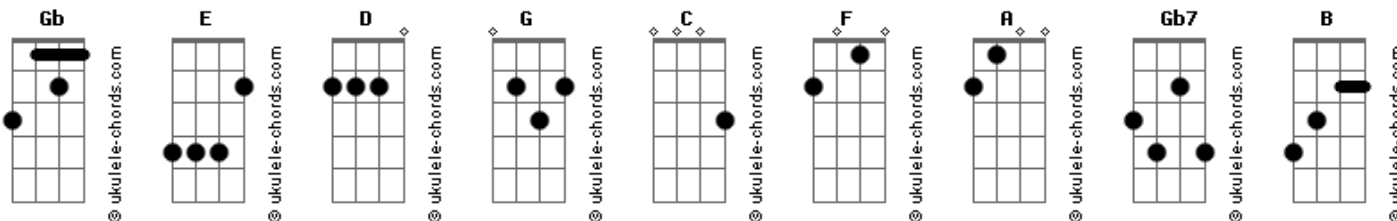

Elliott Smith - Abused

tom:
Gb (forma dos acordes no tom de **E**)
 Afinação: **D G C F A D**
 Capotraste na 4ª casa

[Primeira Parte]

E (Riff)
 Now that everybody's worn the expression
E E A
 Not that you wanted to use
A2 A E Gb Gb7
 It seems untrue now
A A
 But the funniest thing
E Gb Gb7
 Is it fits you now
A A A
 To a perfect tee

E (Riff)
 You may never understand this affliction
E E A
 Although you feel the effects
A2 A E Gb Gb7
 You feel bruised now
A A
 Body and mind
E Gb Gb7
 You feel used now
A A
 Almost all of the time

[Refrão]

E Gb Gb7 E Gb Gb7 E Gb Gb7 E B

Acordes

You've been abused, abused, abused

[Segunda Parte]

E E E
 Sunday morning in the aisle with my brother
E E A
 Watching the men in black
A2 A E Gb Gb7
 Tell the youth how
A A
 They're supposed to behave
E Gb Gb7
 Tell the truth now
A A A
 You don't know what you're saying