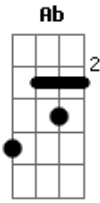

© ukulele-chords.com