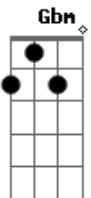

© ukulele-chords.com