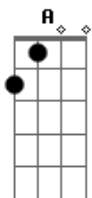

© ukulele-chords.com