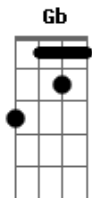

© ukulele-chords.com