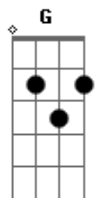

© ukulele-chords.com