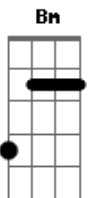

© ukulele-chords.com

© ukulele-chords.com