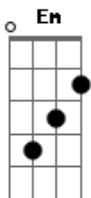

© ukulele-chords.com