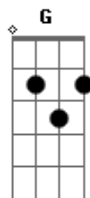

© ukulele-chords.com