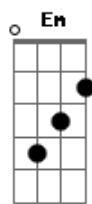

© ukulele-chords.com