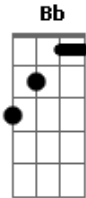

© ukulele-chords.com