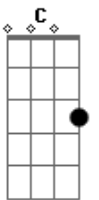

Ellie Goulding - The Wolves (cover)

Tom: F

F Dm C
 Someday my pain,
 F Dm C
 someday my pain, will mark you
 F Dm C
 Harness your blame,
 F Dm C
 harness your blame and walk through

Bb Dm C
 With the wild wolves around you
 Bb Dm C
 In the morning, I'll call you
 Bb Dm C
 Send it farther on

F Dm C

Solace my game,
 F Dm C
 solace my game, it stars you
 F Dm C
 Swing wide your crane,
 F Dm C
 swing wide your crane and run me through

Bb Dm C
 And the story's all over you
 Bb Dm C
 In the morning i'll call you
 Bb Dm C
 Can't you find a clue
 Bb Dm C
 when your eyes are all painted Sinatra blue

Bb Dm C
 What might have been lost -

Acordes

© ukulele-chords.com

© ukulele-chords.com

© ukulele-chords.com

© ukulele-chords.com