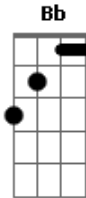

© ukulele-chords.com