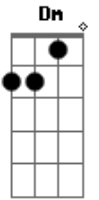

© ukulele-chords.com