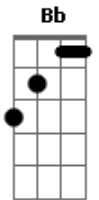

Ellie Goulding - The Wolves (cover)

Tom: F

F Dm C
 Someday my pain,
 F Dm C
 someday my pain, will mark you
 F Dm C
 Harness your blame,
 F Dm C
 harness your blame and walk through

Bb Dm C
 With the wild wolves around you
 Bb Dm C
 In the morning, I'll call you
 Bb Dm C
 Send it farther on

F Dm C

Solace my game,
 F Dm C
 solace my game, it stars you
 F Dm C
 Swing wide your crane,
 F Dm C
 swing wide your crane and run me through

Bb Dm C
 And the story's all over you
 Bb Dm C
 In the morning i'll call you
 Bb Dm C
 Can't you find a clue
 Bb Dm C
 when your eyes are all painted Sinatra blue

Bb Dm C
 What might have been lost -

Acordes

© ukulele-chords.com

© ukulele-chords.com

© ukulele-chords.com

© ukulele-chords.com