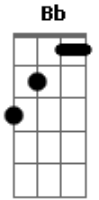

Ellie Goulding - The Wolves (cover)

Tom: F

F Dm C
 Someday my pain,
 F Dm C
 someday my pain, will mark you
 F Dm C
 Harness your blame,
 F Dm C
 harness your blame and walk through

Bb Dm C
 With the wild wolves around you
 Bb Dm C
 In the morning, I'll call you
 Bb Dm C
 Send it farther on

F Dm C

Solace my game,
 F Dm C
 solace my game, it stars you
 F Dm C
 Swing wide your crane,
 F Dm C
 swing wide your crane and run me through

Bb Dm C
 And the story's all over you
 Bb Dm C
 In the morning i'll call you
 Bb Dm C
 Can't you find a clue
 Bb Dm C
 when your eyes are all painted Sinatra blue

Bb Dm C
 What might have been lost -

Acordes

© ukulele-chords.com

© ukulele-chords.com

© ukulele-chords.com

© ukulele-chords.com