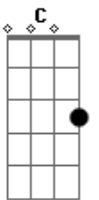

© ukulele-chords.com