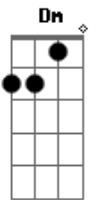

© ukulele-chords.com