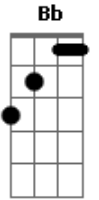

Ellie Goulding - The Wolves (cover)

Tom: F

F Dm C
 Someday my pain,
 F Dm C
 someday my pain, will mark you
 F Dm C
 Harness your blame,
 F Dm C
 harness your blame and walk through

Bb Dm C
 With the wild wolves around you
 Bb Dm C
 In the morning, I'll call you
 Bb Dm C
 Send it farther on

F Dm C

Solace my game,
 F Dm C
 solace my game, it stars you
 F Dm C
 Swing wide your crane,
 F Dm C
 swing wide your crane and run me through

Bb Dm C
 And the story's all over you
 Bb Dm C
 In the morning i'll call you
 Bb Dm C
 Can't you find a clue
 Bb Dm C
 when your eyes are all painted Sinatra blue

Bb Dm C
 What might have been lost -

Acordes

© ukulele-chords.com

© ukulele-chords.com

© ukulele-chords.com

© ukulele-chords.com