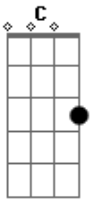

Ellie Goulding - The Wolves (cover)

Tom: F

F Dm C
 Someday my pain,
 F Dm C
 someday my pain, will mark you
 F Dm C
 Harness your blame,
 F Dm C
 harness your blame and walk through

Bb Dm C
 With the wild wolves around you
 Bb Dm C
 In the morning, I'll call you
 Bb Dm C
 Send it farther on

F Dm C

Solace my game,
 F Dm C
 solace my game, it stars you
 F Dm C
 Swing wide your crane,
 F Dm C
 swing wide your crane and run me through

Bb Dm C
 And the story's all over you
 Bb Dm C
 In the morning i'll call you
 Bb Dm C
 Can't you find a clue
 Bb Dm C
 when your eyes are all painted Sinatra blue

Bb Dm C
 What might have been lost -

Acordes

© ukulele-chords.com

© ukulele-chords.com

© ukulele-chords.com

© ukulele-chords.com