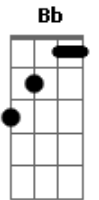

© ukulele-chords.com