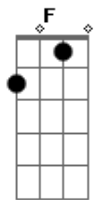

Ellie Goulding - The Wolves (cover)

Tom: F

F Dm C
Someday my pain,
F Dm C
someday my pain, will mark you
F Dm C
Harness your blame,
F Dm C
harness your blame and walk through

Bb Dm C
With the wild wolves around you
Bb Dm C
In the morning, I'll call you
Bb Dm C
Send it farther on

F Dm C

Solace my game,
F Dm C
solace my game, it stars you
F Dm C
Swing wide your crane,
F Dm C
swing wide your crane and run me through

Bb Dm C
And the story's all over you
Bb Dm C
In the morning i'll call you
Bb Dm C
Can't you find a clue
Bb Dm C
when your eyes are all painted Sinatra blue

Bb Dm C
What might have been lost -

Acordes

© ukulele-chords.com