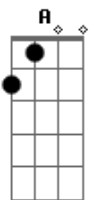

© ukulele-chords.com