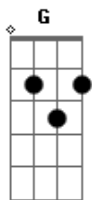

© ukulele-chords.com