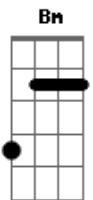

© ukulele-chords.com