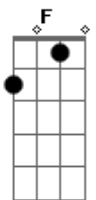

G Em
Look at what you've done
Bm A
Stand still, fallin' away from me

G Em
When it takes so long,
Bm A
Fire's out, what do you want to be?

G Em
I'm holdin' on,
Bm A
Myself was never enough for me

G Em
Gotta be so strong
Bm
There's a power in what you do,
A
Now, every other day I'll be watching you

G Em
Oh-oh, Oh-oh,
Bm A G
Show you what it feels like, now I'm on the outside

Em
Oh-oh,
Bm A G
We did everything right, now I'm on the outside

Em
Oh-oh,
Bm A G
Show you what it feels like, now I'm on the outside

Em
Oh-oh,
Bm Em
We did everything right, now I'm on the outside

G Em Bm A (x2)

G Em
Though you give me no reason
Bm
For me to stay close to you,
A
Tell me what lovers do

G Em
How are we still breathing?
Bm
It's never for us to choose,
A
I'll be the strength in you.

G Em
I'm holdin' on,
Bm A
Myself was never enough for me

G Em
Gotta be so strong
Bm
There's a power in what you do,
A
Now, every other day I'll be watching you

G Em
Oh-oh, Oh-oh,
Bm A G
Show you what it feels like, now I'm on the outside
Em
Oh-oh,
Bm A G
We did everything right, now I'm on the outside

Em
Oh-oh,
Bm A G
Show you what it feels like, now I'm on the outside

Em
Oh-oh,
Bm A
We did everything right, now I'm on the outside

G Em Bm A (x2)

G Em
Bm A G
Em
I'll show you what it feels like, now I'm on the outside
(eeey)
Bm A
I'll show you what it feels like...

G Em
Bm A G
Em
I'll show you what it feels like, now I'm on the outside
Bm A Bm
We did everything right, now I'm on the outside

(G Em Bm A) 4x

Acordes

© ukulele-chords.com