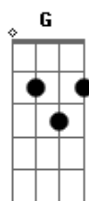

© ukulele-chords.com