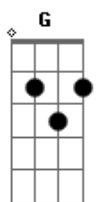

Ellie Goulding - Love Me Like You Do

Tom: G
Intro: G G Em7 C D Em7

Primeira Parte:

You're the ^Glight, you're the night
You're the ^Gcolor of my blood
You're the ^{Em7}cure, you're the pain
You're the only thing I wanna ^Ctouch
Never ^Dknew that
It could mean so ^{Em7}much, so much
You're the ^Gfear, I don't care
'Cause I've never been so ^Ghigh
Follow me to the ^{Em7}dark
Let me take you past our ^Csatellites
You can see the ^Dworld
You brought to ^{Em7}life, to life

Segunda Parte com Variação:

(G G Em7)
^GI'll let you ^Gset the ^Gpace
^{Em7}'Cause I'm not thinking ^Cstraight
My head ^Dspinning ^{Em7}around
I can't see ^Dclear ^{Em7}no more
What are you ^Dwaiting for

(G G Em7 C)

Intro: e Primeira Estrofe:

Parte 1

Parte 2

Parte 2

Parte 3

Parte 1

Parte 4

Parte 2

Segunda Parte comm Variação:

Parte 3

Parte 1

Parte 4 (com variação)

Acordes

© ukulele-chords.com

© ukulele-chords.com