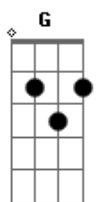

Ellie Goulding - Love Me Like You Do

Tom: G
Intro: G G Em7 C D Em7

Primeira Parte:

You're the ^Glight, you're the night
You're the ^Gcolor of my blood
You're the ^{Em7}cure, you're the pain
You're the only thing I wanna ^Ctouch
Never ^Dknew that
It could mean so ^{Em7}much, so much
You're the ^Gfear, I don't care
'Cause I've never been so ^Ghigh
Follow me to the ^{Em7}dark
Let me take you past our ^Csatellites
You can see the ^Dworld
You brought to ^{Em7}life, to life

Segunda Parte com Variação:

(G G Em7)
^GI'll let you ^Gset the ^{Em7}pace
'Cause I'm ^Cnot thinking ^{Em7}straight
My head ^Dspinning ^{Em7}around
I can't see ^Dclear ^{Em7}no more
What are you ^Dwaiting for

(G G Em7 C)

Intro: e Primeira Estrofe:

Parte 1

Parte 2

Parte 2

Parte 3

Parte 1

Parte 4

Parte 2

Segunda Parte comm Variação:

Parte 3

Parte 1

Parte 4 (com variação)

Acordes

© ukulele-chords.com

© ukulele-chords.com