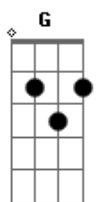

# Ellie Goulding - Love Me Like You Do

Tom: G  
Intro: G G Em7 C D Em7

Primeira Parte:

You're the <sup>G</sup>light, you're the night  
You're the <sup>G</sup>color of my blood  
You're the <sup>Em7</sup>cure, you're the pain  
You're the only thing I wanna <sup>C</sup>touch  
Never <sup>D</sup>knew that  
It could mean so <sup>Em7</sup>much, so much  
You're the <sup>G</sup>fear, I don't care  
'Cause I've never been so <sup>G</sup>high  
Follow me to the <sup>Em7</sup>dark  
Let me take you past our <sup>C</sup>satellites  
You can see the <sup>D</sup>world  
You brought to <sup>Em7</sup>life, to life

( G G Em7 C )  
Intro: e Primeira Estrofe:

Parte 1

Parte 2

Parte 2

Parte 3

Parte 1

Parte 4

Parte 2

Segunda Parte comm Variação:

Parte 3

Parte 1

Parte 4 (com variação)