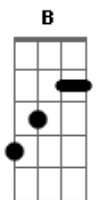

© ukulele-chords.com