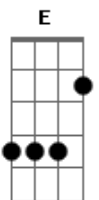

Ellie Goulding - Hearts Without Chains

Tom: F

(com acordes na forma de E)
Capostrate na 1ª casa

Dbm A
You wake up and you know it's time to go
Dbm A
With spending heads i lie on what you smoke
Dbm A
Chase the hands on the wall, can hold you close
Ab B
This misery is weightless as a stone.

Dbm A
Have you lost the same things i have lost?
Dbm A
Do you know that panic i know?!
Dbm A
Would i see the terror in your eyes
Ab B
Did you know that fever i know?!

A B Dbm
I wish time was still,
A B Dbm
We'd stay right here
Dbm A
With time to keep
E B A
In our hearts without chains.

A B Dbm
And if time was still
A B Dbm
We'd have no fear,
Dbm A
Or scars to heal
E B A
In our hearts without chains
E B A (Abm)
In our hearts without chains

Dbm A
You left everything behind except yourself
Dbm A
And all i see these question marks nothing else
Dbm A
You must have landed in new york by now
Db B
Please don't bring this love down

Dbm A
And have you lost the same things i have lost?
Dbm A

Do you know the panic? i know
Dbm A
And would i see the terror in your face
Ab B
Do you know that fever why no?

A B Dbm
I wish time was still,
A B Dbm
We'd stay right here
Dbm A
With time to keep
E B A
In our hearts without chains.

A B Dbm
And if time was still
A B Dbm
We'd have no fear,
Dbm A
Or scars to heal
E B A
In our hearts without chains
E B A (Abm)
In our hearts without chains
Bridge:
A B
A Abm A
Don't bring this love down 4x

A B Dbm
I wish time was still,
A B Dbm
We'd stay right here
Dbm A
With time to keep
E B A
In our hearts without chains.

A B Dbm
And if time was still
A B Dbm
We'd have no fear,
Dbm A
Or scars to heal
E B A
In our hearts without chains
E B A
In our hearts without chains
E B A
In our hearts without chains
E B A
In our hearts without chains
E B A
In our hearts without chains

Acordes

© ukulele-chords.com

© ukulele-chords.com

© ukulele-chords.com

© ukulele-chords.com

© ukulele-chords.com

© ukulele-chords.com