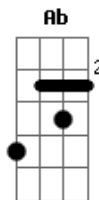

© ukulele-chords.com