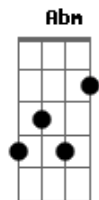

© ukulele-chords.com