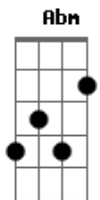

© ukulele-chords.com