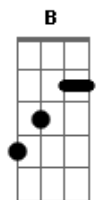

© ukulele-chords.com