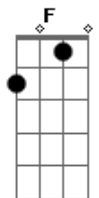

Ellie Goulding - Explosions

Tom: F
Intro: F Dm (x2)

Verso 1:

F Dm F Dm
You tremble like you'd seen a ghost and i gave in
F Dm F Dm
I lack the things you need the most you said, where have you been
F Dm F Dm
You wasted all that sweetness to run and hide, I wonder why
F Dm
Dm
I remind you of the days you poured your heart into, but you never tried

Pré-refrão:

Dm
I've fallen from grace
Dm
Took a blow to my face
Bb
I've loved and I've lost
C
I've loved and I've lost

Refrão:

Bb Dm F
Explosions...on the day you wake up
F Dm C Am
Needing somebody and you've learned
Bb F
It's okay to be afraid
Bb F Dm
But it will never be the same
F Dm
It will never be the same

Verso 2:

F Dm
You left my soul bleeding in the dark
F Dm
So you could be king
F Dm F
Dm
The rules you set are still untold to me and I lost faith in everything

Pré-refrão 2:

Am Dm

Acordes

© ukulele-chords.com