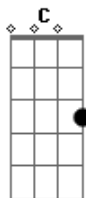

© ukulele-chords.com