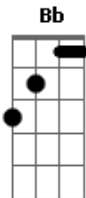

© ukulele-chords.com