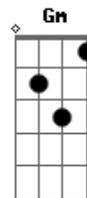

Ellie Goulding - Explosions

Tom: F
Intro: F Dm (x2)

Verso 1:

F Dm F Dm
You tremble like you'd seen a ghost and i gave in
F Dm F Dm
I lack the things you need the most you said, where have you been
F Dm F Dm
You wasted all that sweetness to run and hide, I wonder why
F Dm
Dm
I remind you of the days you poured your heart into, but you never tried

Verso 2:

F Dm
You left my soul bleeding in the dark
F Dm
So you could be king
F Dm F
Dm
The rules you set are still untold to me and I lost faith in everything

Pré-refrão 2:

Am Dm

Acordes

© ukulele-chords.com

© ukulele-chords.com

© ukulele-chords.com

© ukulele-chords.com

© ukulele-chords.com

© ukulele-chords.com

The nights you could cope, your intentions were gold
Am
But the mountains will shake
C
I need to know I can still make