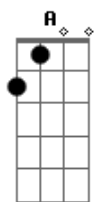

© ukulele-chords.com