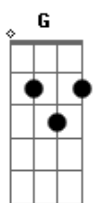

Verse 2:

G D Em C
Don't let it slip, through your fingertips.
G D
When there's a ghost,
Em C
don't try to reason with it.
G
Because now I'm tired, I'm wired,
D
so I will not miss a thing.
Em

I rope my words out to dry
C
and I've forgotten what to sing

Chorus:

Em G
But you can't change the world with a song
Em G
and you can't make it right when it's wrong.
G D Em
I cannot stop this music travelling round with me wherever I
go,
C
it's playing for you.
G D Em
I cannot stop the voice unravelling round me whatever I do,
C
it's talking to you.
G D
The world dances to the rhythm of its own
Em C
heart beating for you, however you lose.
G D
So speak to me
Em C
believe, believe, believe me.

Bridge:

G D
If that's what it was to you,
Em C
then that's what it was to me.
G D
If that's what it was to you,
Em C
then that's what it was to me.
G D
If that's what it was to you,
Em C
then that's what it was to me.
Chorus:

Em G
But you can't change the world with a song
Em G
and you can't make it right when it's wrong.
G D Em
I cannot stop this music travelling round with me wherever I
go,
C
it's playing for you.
G D Em
I cannot stop the voice unravelling round me whatever I do,
C
it's talking to you.
G D
The world dances to the rhythm of its own
Em C
heart beating for you, however you lose.
G D
So speak to me
Em C
believe, believe, believe me.
Em C
believe, believe, believe me.

Acordes

© ukulele-chords.com