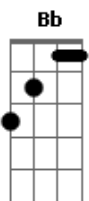

© ukulele-chords.com