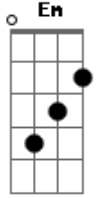

Ellie Goulding - Army

Tom: A

(com acordes na forma de
Capostrate na 2ª casa

G)

[Verse 1]

I know that I've been ^Gmessed up
 You never let me give ^Gup
 All the nights and the ^G fights
 And the blood and the ^C breakups
 You always had to call ^C off
 I am pain, I'm a child, I'm afraid
 And yet you understand ^{Em}
 Yeah like no one can ^{Em}
 Know that we don't look like much ^D
 But no one fucks it up like us ^D

Standing with an army
C
Standing with an army
Em
Standing with an army
D
Standing with an army
D
When I'm with you
D
Standing with an army

Acordes

© ukulele-chords.com

© ukulele-chords.com

© ukulele-chords.com