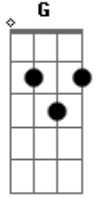

© ukulele-chords.com