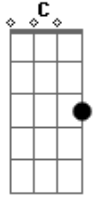

Ellie Goulding - Army

Tom: A

(com acordes na forma de
Capostrate na 2ª casa

G)

[Verse 1]

I know that I've been ^Gmessed up
 You never let me give ^Gup
 All the nights and the ^G fights
 And the blood and the ^C breakups
 You always had to call ^C off
 I am pain, I'm a child, I'm afraid
 And yet you understand ^{Em}
 Yeah like no one can ^{Em}
 Know that we don't look like much ^D
 But no one fucks it up like us ^D

Standing with an army
C
Standing with an army
Em
Standing with an army
D
Standing with an army
D
When I'm with you
D
Standing with an army

Acordes

© ukulele-chords.com

© ukulele-chords.com

© ukulele-chords.com