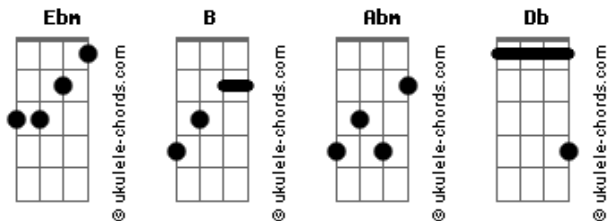

# Elley Duhé - Pieces

tom:

Intro: B Abm Ebm Db

[Primeiro Parte]

You want a dose of that emotion  
 Abm Say that's the only thing you need  
 Db I let you taste it for a moment  
 Ebm Db And now you want some more of me

[Pré-Refrão]

You gotta spread that out  
 Abm As the lights go down  
 Ebm Takin' everything I'm givin'  
 Abm That's enough right now

You want all my love  
 Abm Want it all at once  
 Ebm But is it too much?

[Refrão]

I'm gonna make you cry now, baby  
 Abm I'm gonna make you die  
 Db You want the whole damn pie, now baby  
 Abm Ebm But you've only had one slice  
 Db B Abm I only give you pieces  
 Ebm Db Pieces  
 B Abm Ebm Db Pieces of me

## Acordes

When you touch my broken heart

[Pré-Refrão]

You want all my love  
 Ebm Want it all at once  
 Abm But is it too much?

[Refrão]

I'm gonna make you cry now, baby  
 Abm Ebm I'm gonna make you die  
 Db B You want the whole damn pie, now baby  
 Abm Ebm But you've only had one slice  
 Db B Abm I only give you pieces  
 Ebm Db Pieces  
 B Abm Ebm Db Pieces of me