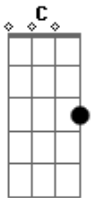

Ella Henderson - Yours

Tom: C
Intro: F C G x 2

[Verso]

F
I wear your winter coat
C G
The one you love to wear
F
So I can feel in close
C G
To was beyond compare
F
The moment we can have
C G
You catch me in your eyes
F
That beauty on my pillow
C G
That haunts me in the night

[Refrão]

F G Am
And I will find my strength to untame my mouth
C F
When I used to be afraid of the words
F G Am
But with you I've learned just to let it out
C F
Now my heart is ready to burst
F G C F
Cause I I I I I I, I feel like I'm ready for love
F G C F
And I I I I I I wanna be your everything and more
F G
And I know every day you say it

C Am
But I just want you to be sure
F G C
That I I I I I I'm yours

[Verse]

F
If I've been feeling heavy
C G
You take me from the dark
F
Your arms they keep me steady
C G
So naive of falling apart

[Refrão]

F G Am
And I will find my strength to untame my mouth
C F
When I used to be afraid of the words
F G Am
But with you I've learned just to let it out
C F
Now my heart is ready to burst
F G C F
Cause I I I I I I, I feel like I'm ready for love
F G C F
And I I I I I I wanna be your everything and more
F G
And I know every day you say it
C Am
But I just want you to be sure
F G Am
That I I I I I I'm yours
F G C
That I I I I I I, I'm yours

Acordes

© ukulele-chords.com