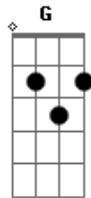

© ukulele-chords.com