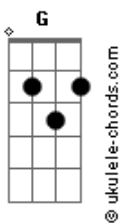

Ella Eyre - We Don't Have To Take Our Clothes Off

tom:

Eb (forma dos acordes no tom de **C**)

Capostrate na 3ª casa

F G Am G
F G Am
F G Am
 Not a word, from your lips
Em F Am G Em
 You just took for granted that I want to skinny dip
F G Am
 A quick hit, that's your game
Em F Am G Em
 But I'm not a piece of meat, simulate my brain
F G Am
 The night is young, so are we
Em F Am G Em
 Let's just get to know each other, slow and easily, oh oh
F G Am
 Take my hand, let's hit the floor
Em F Am
 Shake our bodies to the music
G Em
 Maybe then you'll score, oh oh

Bb C
 So come on baby, won't you show some class
Dm Em F
 Why'd you have to move so fast?

F G Am
 We don't have to take our clothes off
F G Am
 To have a good time, oh no
Em F G Am
 We could dance and party all night
Dm C G
 And drink some cherry wine, oh oh

Acordes

Bb C
 So come on baby, won't you show some class
Dm Em F
 Why'd you have to move so fast?

F G Am
 We don't have to take our clothes off
F G Am
 To have a good time, oh no
Em F G Am
 We could dance and party all night
F C G
 And drink some cherry wine, oh oh