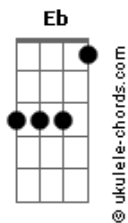

# Ella Eyre - We Don't Have To Take Our Clothes Off

tom:

Eb (forma dos acordes no tom de C )

Capostrate na 3ª casa

F G Am G  
F G Am  
F G Am  
Not a word, from your lips  
Em F Am G Em  
You just took for granted that I want to skinny dip  
F G Am  
A quick hit, that's your game  
Em F Am G Em  
But I'm not a piece of meat, simulate my brain  
F G Am  
The night is young, so are we  
Em F Am G Em  
Let's just get to know each other, slow and easily, oh oh  
F G Am  
Take my hand, let's hit the floor  
Em F Am  
Shake our bodies to the music  
G Em  
Maybe then you'll score, oh oh

Bb C  
So come on baby, won't you show some class  
Dm Em F  
Why'd you have to move so fast?

F G Am  
We don't have to take our clothes off  
F G Am  
To have a good time, oh no  
Em F G Am  
We could dance and party all night  
Dm C G  
And drink some cherry wine, oh oh

## Acordes

Bb C  
So come on baby, won't you show some class  
Dm Em F  
Why'd you have to move so fast?

F G Am  
We don't have to take our clothes off  
F G Am  
To have a good time, oh no  
Em F G Am  
We could dance and party all night  
F C G  
And drink some cherry wine, oh oh