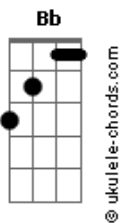

# Ella Eyre - We Don't Have To Take Our Clothes Off

tom:

Eb (forma dos acordes no tom de C )

Capostrate na 3ª casa

F G Am G  
F G Am  
F G Am  
Not a word, from your lips  
Em F Am G Em  
You just took for granted that I want to skinny dip  
F G Am  
A quick hit, that's your game  
Em F Am G Em  
But I'm not a piece of meat, simulate my brain  
F G Am  
The night is young, so are we  
Em F Am G Em  
Let's just get to know each other, slow and easily, oh oh  
F G Am  
Take my hand, let's hit the floor  
Em F Am  
Shake our bodies to the music  
G Em  
Maybe then you'll score, oh oh

Bb C  
So come on baby, won't you show some class  
Dm Em F  
Why'd you have to move so fast?

F G Am  
We don't have to take our clothes off  
F G Am  
To have a good time, oh no  
Em F G Am  
We could dance and party all night  
Dm C G  
And drink some cherry wine, oh oh

## Acordes

Bb C  
So come on baby, won't you show some class  
Dm Em F  
Why'd you have to move so fast?

F G Am  
We don't have to take our clothes off  
F G Am  
To have a good time, oh no  
Em F G Am  
We could dance and party all night  
F C G  
And drink some cherry wine, oh oh