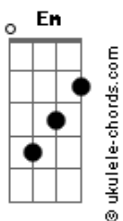

Ella Eyre - We Don't Have To Take Our Clothes Off

tom:

Eb (forma dos acordes no tom de **C**)

Capostrate na 3ª casa

F G Am G
F G Am
F G Am
 Not a word, from your lips
Em F Am G Em
 You just took for granted that I want to skinny dip
F G Am
 A quick hit, that's your game
Em F Am G Em
 But I'm not a piece of meat, simulate my brain
F G Am
 The night is young, so are we
Em F Am G Em
 Let's just get to know each other, slow and easily, oh oh
F G Am
 Take my hand, let's hit the floor
Em F Am
 Shake our bodies to the music
G Em
 Maybe then you'll score, oh oh

Bb C
 So come on baby, won't you show some class
Dm Em F
 Why'd you have to move so fast?

F G Am
 We don't have to take our clothes off
F G Am
 To have a good time, oh no
Em F G Am
 We could dance and party all night
Dm C G
 And drink some cherry wine, oh oh

Acordes

Bb C
 So come on baby, won't you show some class
Dm Em F
 Why'd you have to move so fast?

F G Am
 We don't have to take our clothes off
F G Am
 To have a good time, oh no
Em F G Am
 We could dance and party all night
F C G
 And drink some cherry wine, oh oh