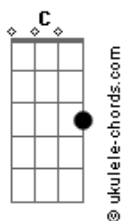

Ella Eyre - We Don't Have To Take Our Clothes Off

tom:

Eb (forma dos acordes no tom de **C**)

Capostrate na 3ª casa

F G Am G
F G Am
F G Am
 Not a word, from your lips
Em F Am G Em
 You just took for granted that I want to skinny dip
F G Am
 A quick hit, that's your game
Em F Am G Em
 But I'm not a piece of meat, simulate my brain
F G Am
 The night is young, so are we
Em F Am G Em
 Let's just get to know each other, slow and easily, oh oh
F G Am
 Take my hand, let's hit the floor
Em F Am
 Shake our bodies to the music
G Em
 Maybe then you'll score, oh oh

Bb C
 So come on baby, won't you show some class
Dm Em F
 Why'd you have to move so fast?

F G Am
 We don't have to take our clothes off
F G Am
 To have a good time, oh no
Em F G Am
 We could dance and party all night
Dm C G
 And drink some cherry wine, oh oh

Acordes

Bb C
 So come on baby, won't you show some class
Dm Em F
 Why'd you have to move so fast?

F G Am
 We don't have to take our clothes off
F G Am
 To have a good time, oh no
Em F G Am
 We could dance and party all night
F C G
 And drink some cherry wine, oh oh