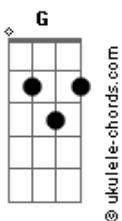

Ella Eyre - We Don't Have To Take Our Clothes Off

tom:

Eb (forma dos acordes no tom de **C**)

Capostrate na 3ª casa

F G Am G
F G Am
F G Am
 Not a word, from your lips
Em F Am G Em
 You just took for granted that I want to skinny dip
F G Am
 A quick hit, that's your game
Em F Am G Em
 But I'm not a piece of meat, simulate my brain
F G Am
 The night is young, so are we
Em F Am G Em
 Let's just get to know each other, slow and easily, oh oh
F G Am
 Take my hand, let's hit the floor
Em F Am
 Shake our bodies to the music
G Em
 Maybe then you'll score, oh oh

Bb C
 So come on baby, won't you show some class
Dm Em F
 Why'd you have to move so fast?

F G Am
 We don't have to take our clothes off
F G Am
 To have a good time, oh no
Em F G Am
 We could dance and party all night
Dm C G
 And drink some cherry wine, oh oh

Acordes

Bb C
 So come on baby, won't you show some class
Dm Em F
 Why'd you have to move so fast?

F G Am
 We don't have to take our clothes off
F G Am
 To have a good time, oh no
Em F G Am
 We could dance and party all night
F C G
 And drink some cherry wine, oh oh