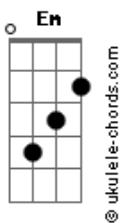

# Ella Eyre - We Don't Have To Take Our Clothes Off

tom:

Eb (forma dos acordes no tom de C )

Capostrate na 3ª casa

F G Am G  
F G Am  
F G Am  
Not a word, from your lips  
Em F Am G Em  
You just took for granted that I want to skinny dip  
F G Am  
A quick hit, that's your game  
Em F Am G Em  
But I'm not a piece of meat, simulate my brain  
F G Am  
The night is young, so are we  
Em F Am G Em  
Let's just get to know each other, slow and easily, oh oh  
F G Am  
Take my hand, let's hit the floor  
Em F Am  
Shake our bodies to the music  
G Em  
Maybe then you'll score, oh oh

Bb C  
So come on baby, won't you show some class  
Dm Em F  
Why'd you have to move so fast?

F G Am  
We don't have to take our clothes off  
F G Am  
To have a good time, oh no  
Em F G Am  
We could dance and party all night  
Dm C G  
And drink some cherry wine, oh oh

## Acordes

Bb C  
So come on baby, won't you show some class  
Dm Em F  
Why'd you have to move so fast?

F G Am  
We don't have to take our clothes off  
F G Am  
To have a good time, oh no  
Em F G Am  
We could dance and party all night  
F C G  
And drink some cherry wine, oh oh