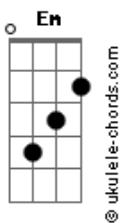

Ella Eyre - We Don't Have To Take Our Clothes Off

tom:

Eb (forma dos acordes no tom de **C**)

Capostrate na 3ª casa

F G Am G
F G Am
F G Am
 Not a word, from your lips
Em F Am G Em
 You just took for granted that I want to skinny dip
F G Am
 A quick hit, that's your game
Em F Am G Em
 But I'm not a piece of meat, simulate my brain
F G Am
 The night is young, so are we
Em F Am G Em
 Let's just get to know each other, slow and easily, oh oh
F G Am
 Take my hand, let's hit the floor
Em F Am
 Shake our bodies to the music
G Em
 Maybe then you'll score, oh oh

Bb C
 So come on baby, won't you show some class
Dm Em F
 Why'd you have to move so fast?

F G Am
 We don't have to take our clothes off
F G Am
 To have a good time, oh no
Em F G Am
 We could dance and party all night
Dm C G
 And drink some cherry wine, oh oh

Acordes

Bb C
 So come on baby, won't you show some class
Dm Em F
 Why'd you have to move so fast?

F G Am
 We don't have to take our clothes off
F G Am
 To have a good time, oh no
Em F G Am
 We could dance and party all night
F C G
 And drink some cherry wine, oh oh