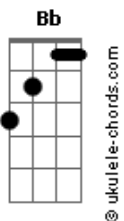

Ella Eyre - We Don't Have To Take Our Clothes Off

tom:

Eb (forma dos acordes no tom de **C**)

Capostrate na 3ª casa

F G Am G
F G Am
F G Am
 Not a word, from your lips
Em F Am G Em
 You just took for granted that I want to skinny dip
F G Am
 A quick hit, that's your game
Em F Am G Em
 But I'm not a piece of meat, simulate my brain
F G Am
 The night is young, so are we
Em F Am G Em
 Let's just get to know each other, slow and easily, oh oh
F G Am
 Take my hand, let's hit the floor
Em F Am
 Shake our bodies to the music
G Em
 Maybe then you'll score, oh oh

Bb C
 So come on baby, won't you show some class
Dm Em F
 Why'd you have to move so fast?

F G Am
 We don't have to take our clothes off
F G Am
 To have a good time, oh no
Em F G Am
 We could dance and party all night
Dm C G
 And drink some cherry wine, oh oh

Acordes

Bb C
 So come on baby, won't you show some class
Dm Em F
 Why'd you have to move so fast?

F G Am
 We don't have to take our clothes off
F G Am
 To have a good time, oh no
Em F G Am
 We could dance and party all night
F C G
 And drink some cherry wine, oh oh