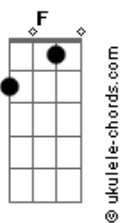

Ella Eyre - We Don't Have To Take Our Clothes Off

tom:

Eb (forma dos acordes no tom de **C**)

Capostrate na 3ª casa

F G Am G
F G Am
F G Am
 Not a word, from your lips
Em F Am G Em
 You just took for granted that I want to skinny dip
F G Am
 A quick hit, that's your game
Em F Am G Em
 But I'm not a piece of meat, simulate my brain
F G Am
 The night is young, so are we
Em F Am G Em
 Let's just get to know each other, slow and easily, oh oh
F G Am
 Take my hand, let's hit the floor
Em F Am
 Shake our bodies to the music
G Em
 Maybe then you'll score, oh oh

Bb C
 So come on baby, won't you show some class
Dm Em F
 Why'd you have to move so fast?

F G Am
 We don't have to take our clothes off
F G Am
 To have a good time, oh no
Em F G Am
 We could dance and party all night
Dm C G
 And drink some cherry wine, oh oh

Acordes

Bb C
 So come on baby, won't you show some class
Dm Em F
 Why'd you have to move so fast?

F G Am
 We don't have to take our clothes off
F G Am
 To have a good time, oh no
Em F G Am
 We could dance and party all night
F C G
 And drink some cherry wine, oh oh