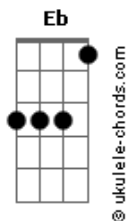

Ella Eyre - We Don't Have To Take Our Clothes Off

tom:

Eb (forma dos acordes no tom de **C**)

Capostrate na 3ª casa

F G Am G
F G Am
F G Am
 Not a word, from your lips
Em F Am G Em
 You just took for granted that I want to skinny dip
F G Am
 A quick hit, that's your game
Em F Am G Em
 But I'm not a piece of meat, simulate my brain
F G Am
 The night is young, so are we
Em F Am G Em
 Let's just get to know each other, slow and easily, oh oh
F G Am
 Take my hand, let's hit the floor
Em F Am
 Shake our bodies to the music
G Em
 Maybe then you'll score, oh oh

Bb C
 So come on baby, won't you show some class
Dm Em F
 Why'd you have to move so fast?

F G Am
 We don't have to take our clothes off
F G Am
 To have a good time, oh no
Em F G Am
 We could dance and party all night
Dm C G
 And drink some cherry wine, oh oh

Acordes

Bb C
 So come on baby, won't you show some class
Dm Em F
 Why'd you have to move so fast?

F G Am
 We don't have to take our clothes off
F G Am
 To have a good time, oh no
Em F G Am
 We could dance and party all night
F C G
 And drink some cherry wine, oh oh