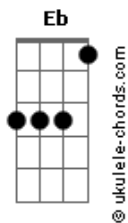

Ella Eyre - We Don't Have To Take Our Clothes Off

tom:

Eb (forma dos acordes no tom de **C**)

Capostrate na 3ª casa

F G Am G
F G Am
F G Am
 Not a word, from your lips
Em F Am G Em
 You just took for granted that I want to skinny dip
F G Am
 A quick hit, that's your game
Em F Am G Em
 But I'm not a piece of meat, simulate my brain
F G Am
 The night is young, so are we
Em F Am G Em
 Let's just get to know each other, slow and easily, oh oh
F G Am
 Take my hand, let's hit the floor
Em F Am
 Shake our bodies to the music
G Em
 Maybe then you'll score, oh oh

Bb C
 So come on baby, won't you show some class
Dm Em F
 Why'd you have to move so fast?

F G Am
 We don't have to take our clothes off
F G Am
 To have a good time, oh no
Em F G Am
 We could dance and party all night
Dm C G
 And drink some cherry wine, oh oh

Acordes

Bb C
 So come on baby, won't you show some class
Dm Em F
 Why'd you have to move so fast?

F G Am
 We don't have to take our clothes off
F G Am
 To have a good time, oh no
Em F G Am
 We could dance and party all night
F C G
 And drink some cherry wine, oh oh