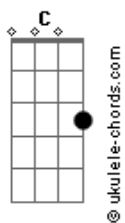

Ella Eyre - We Don't Have To Take Our Clothes Off

tom:

Eb (forma dos acordes no tom de **C**)

Capostrate na 3ª casa

F G Am G
F G Am
F G Am
 Not a word, from your lips
Em F Am G Em
 You just took for granted that I want to skinny dip
F G Am
 A quick hit, that's your game
Em F Am G Em
 But I'm not a piece of meat, simulate my brain
F G Am
 The night is young, so are we
Em F Am G Em
 Let's just get to know each other, slow and easily, oh oh
F G Am
 Take my hand, let's hit the floor
Em F Am
 Shake our bodies to the music
G Em
 Maybe then you'll score, oh oh

Bb C
 So come on baby, won't you show some class
Dm Em F
 Why'd you have to move so fast?

F G Am
 We don't have to take our clothes off
F G Am
 To have a good time, oh no
Em F G Am
 We could dance and party all night
Dm C G
 And drink some cherry wine, oh oh

Acordes

Bb C
 So come on baby, won't you show some class
Dm Em F
 Why'd you have to move so fast?

F G Am
 We don't have to take our clothes off
F G Am
 To have a good time, oh no
Em F G Am
 We could dance and party all night
F C G
 And drink some cherry wine, oh oh