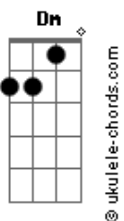

Ella Eyre - We Don't Have To Take Our Clothes Off

tom:

Eb (forma dos acordes no tom de **C**)

Capostrate na 3ª casa

F G Am G
F G Am
F G Am
 Not a word, from your lips
Em F Am G Em
 You just took for granted that I want to skinny dip
F G Am
 A quick hit, that's your game
Em F Am G Em
 But I'm not a piece of meat, simulate my brain
F G Am
 The night is young, so are we
Em F Am G Em
 Let's just get to know each other, slow and easily, oh oh
F G Am
 Take my hand, let's hit the floor
Em F Am
 Shake our bodies to the music
G Em
 Maybe then you'll score, oh oh

Bb C
 So come on baby, won't you show some class
Dm Em F
 Why'd you have to move so fast?

F G Am
 We don't have to take our clothes off
F G Am
 To have a good time, oh no
Em F G Am
 We could dance and party all night
Dm C G
 And drink some cherry wine, oh oh

Acordes

Bb C
 So come on baby, won't you show some class
Dm Em F
 Why'd you have to move so fast?

F G Am
 We don't have to take our clothes off
F G Am
 To have a good time, oh no
Em F G Am
 We could dance and party all night
F C G
 And drink some cherry wine, oh oh