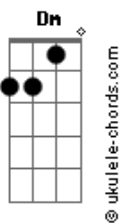

Ella Eyre - We Don't Have To Take Our Clothes Off

tom:

Eb (forma dos acordes no tom de **C**)

Capostrate na 3ª casa

F G Am G
F G Am
F G Am
 Not a word, from your lips
Em F Am G Em
 You just took for granted that I want to skinny dip
F G Am
 A quick hit, that's your game
Em F Am G Em
 But I'm not a piece of meat, simulate my brain
F G Am
 The night is young, so are we
Em F Am G Em
 Let's just get to know each other, slow and easily, oh oh
F G Am
 Take my hand, let's hit the floor
Em F Am
 Shake our bodies to the music
G Em
 Maybe then you'll score, oh oh

Bb C
 So come on baby, won't you show some class
Dm Em F
 Why'd you have to move so fast?

F G Am
 We don't have to take our clothes off
F G Am
 To have a good time, oh no
Em F G Am
 We could dance and party all night
Dm C G
 And drink some cherry wine, oh oh

Acordes

Bb C
 So come on baby, won't you show some class
Dm Em F
 Why'd you have to move so fast?

F G Am
 We don't have to take our clothes off
F G Am
 To have a good time, oh no
Em F G Am
 We could dance and party all night
F C G
 And drink some cherry wine, oh oh