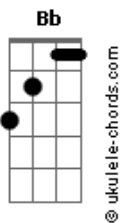

Ella Eyre - We Don't Have To Take Our Clothes Off

tom:

Eb (forma dos acordes no tom de **C**)

Capostrate na 3ª casa

F G Am G
F G Am
F G Am
 Not a word, from your lips
Em F Am G Em
 You just took for granted that I want to skinny dip
F G Am
 A quick hit, that's your game
Em F Am G Em
 But I'm not a piece of meat, simulate my brain
F G Am
 The night is young, so are we
Em F Am G Em
 Let's just get to know each other, slow and easily, oh oh
F G Am
 Take my hand, let's hit the floor
Em F Am
 Shake our bodies to the music
G Em
 Maybe then you'll score, oh oh

Bb C
 So come on baby, won't you show some class
Dm Em F
 Why'd you have to move so fast?

F G Am
 We don't have to take our clothes off
F G Am
 To have a good time, oh no
Em F G Am
 We could dance and party all night
Dm C G
 And drink some cherry wine, oh oh

Acordes

Bb C
 So come on baby, won't you show some class
Dm Em F
 Why'd you have to move so fast?

F G Am
 We don't have to take our clothes off
F G Am
 To have a good time, oh no
Em F G Am
 We could dance and party all night
F C G
 And drink some cherry wine, oh oh