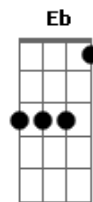

© ukulele-chords.com