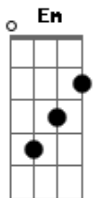

Eliza - Wasn't Looking

tom:

Intro: Em

[Primeira Parte]

G Am
Didn't wanna know
Em
Want to be
Em
On your own

[Segunda Parte]

G Am
But when I hit the lights
Em
You say my name
Em
Hundred times

[Pré-Refrão]

G Am Em
Did I make you change your mind?
G Am
And now you wanna make love (oh, babe, love)
Em
All night

[Refrão 1]

G Am Em
You wasn't looking for love
G
But you never met a girl like me baby
Am Em
You wasn't looking for love, for love

[Terceira Parte]

G Am
Didn't want a heart
Em
Full of fire
Em
Burning up

[Quarta Parte]

G Am
It's something you deny (you deny)
Em

But here you are (here you are)

Em
By my side

[Pré-Refrão]

G Am Em
Did I make you change your mind?
G Am
And now you wanna make love (oh, babe, love)
Em
All niiiiight

[Refrão 1]

G Am Em
You wasn't looking for love
G Am
But you never met a girl like me baby
Em
You wasn't looking for love, for love
Em
You wasn't looking

[Refrão 2]

G Am Em
And now you want to wrap your arms around me proudly, proudly
G
'Cause you never met a girl like me baby
Am Em
You wasn't looking for love, for love

[Final]

G
I know you wasn't looking but here
Am
You are putting your love at my fingertips
Em
So sugar give into it and come and give me a kiss

G
I know you wasn't looking but here
Am
You are putting your love at my fingertips
Em
So sugar give into it and come and give me a kiss

G
I know you wasn't looking but
Am
You are putting your love at my fingertips
Em
So sugar give into it and come and give me a kiss

Acordes

© ukulele-chords.com