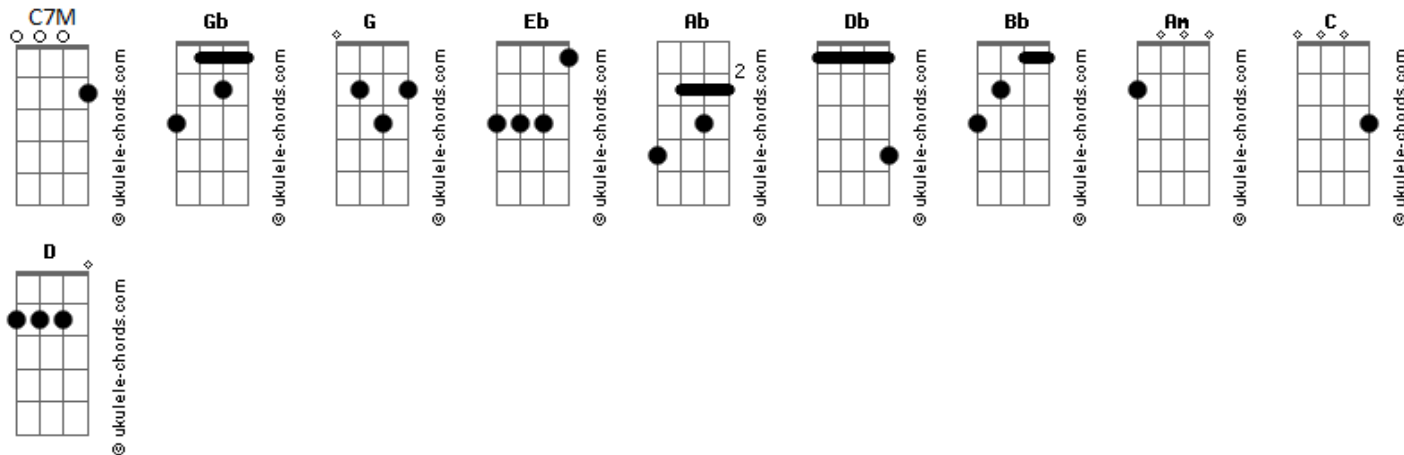

Elixir Inc - Solitary Queen

tom:
 Gb (forma dos acordes no tom de G)
 Afinação: Eb Ab Db Gb Bb Eb

Intro: C7M Am G

C7M Am
 The traffic lights turn blue
 G
 And keep me through the night
 C7M Am
 The days of happiness can be found
 G
 From time to time

Am
 Cause when you look inside my eyes
 C
 Your memories make you all cried
 G
 All over and over again
 Am
 A billion stars? wont buy my heart
 C
 Cause when is true the clock just stop
 G
 And bring all those feelings again
 Am C G
 Girl these whole waiting is driving me insane
 Am C D
 We've got to believe, it wont stay the same

G
 You're not alone
 Am
 The sky is full of stars
 C
 You have the things you need
 Am
 Just tell me where it hurts

Acordes

D G
 My solitary queen
 C7M Am G
 Sometimes I believe, sometimes I am lost
 C7M Am
 You search for what is true
 G
 And hope for better news
 Am
 Cause when you look inside your heart
 C
 You find somethings you like
 G
 Ooh you find something?s for life
 Am
 You could be the one to love
 C D
 If you're true to what's inside
 G
 You're not alone
 Am
 The sky is full of stars
 C
 You have the things you need
 Am
 Just tell me where it hurts
 D G
 My solitary queen
 Am
 The wind's taking your cries
 C
 And find a lonely heart
 Am
 The life you've lived is gone
 D G
 Is time to say goodbye