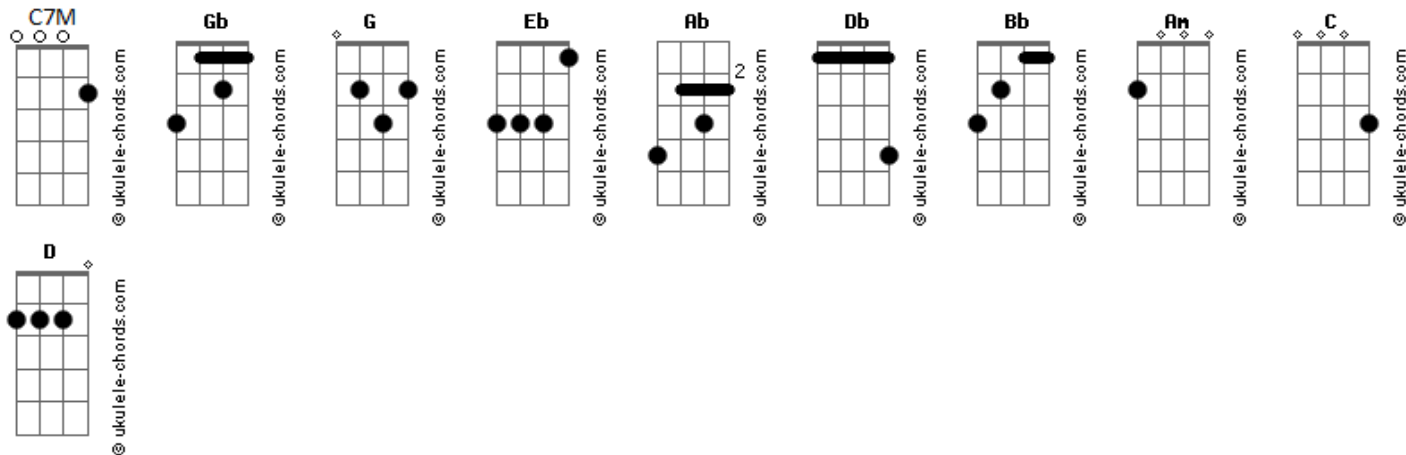

# Elixir Inc - Solitary Queen

tom:  
 Gb (forma dos acordes no tom de G )  
 Afinação: Eb Ab Db Gb Bb Eb

Intro: C7M Am G

C7M Am  
 The traffic lights turn blue  
 G  
 And keep me through the night  
 C7M Am  
 The days of happiness can be found  
 G  
 From time to time

Am  
 Cause when you look inside my eyes  
 C  
 Your memories make you all cried  
 G  
 All over and over again  
 Am  
 A billion stars? wont buy my heart  
 C  
 Cause when is true the clock just stop  
 G  
 And bring all those feelings again  
 Am C G  
 Girl these whole waiting is driving me insane  
 Am C D  
 We've got to believe, it wont stay the same

## Acordes

D G  
 My solitary queen  
 C7M Am G  
 Sometimes I believe, sometimes I am lost  
 C7M Am  
 You search for what is true  
 G  
 And hope for better news  
 Am  
 Cause when you look inside your heart  
 C  
 You find somethings you like  
 G  
 Ooh you find something?s for life  
 Am  
 You could be the one to love  
 C D  
 If you're true to what's inside  
 G  
 You're not alone  
 Am  
 The sky is full of stars  
 C  
 You have the things you need  
 Am  
 Just tell me where it hurts  
 D G  
 My solitary queen  
 Am  
 The wind's taking your cries  
 C  
 And find a lonely heart  
 Am  
 The life you've lived is gone  
 D G  
 Is time to say goodbye