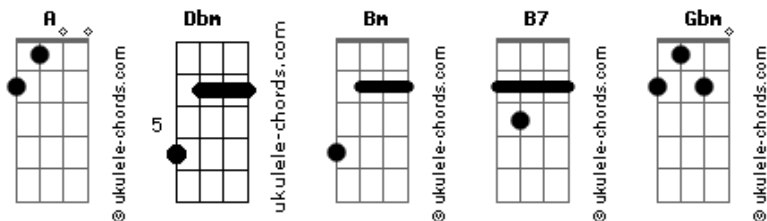

Elita - Summer Song

tom:

Intro: A Dbm Bm B7

[Primeira Parte]

A
You look cute in my shirt
Dbm
Scraped knees in a tennis skirt
Bm
My socks are full of dirt
B7
I just don't want to get hurt
A
I'm sweetened like dessert
Dbm
Soft laughter while we flirt
Bm
Sun-kissed under a T-shirt
B7
You should call in sick to work

[Refrão]

A
I don't want the summer to end
Dbm
I think we could be more than friends
Gbm
Why can't this last forever?
B7
Every day with you gets better

[Segunda Parte]

A
Skateboard through the park
Dbm
Let's not go home till dark
Bm
Carve a heart into the bark
B7
When we kissed, I felt a spark

Acordes

A
The sand sticks to your skin
Dbm
Strawberry sunshine sin
Bm
Lemonade with a splash of gin
B7
S?a breeze flows from within

[Refrão]

A
I don't want the summer to ?nd
Dbm
I think we could be more than friends
Gbm
Why can't this last forever?
B7
Every day with you gets better

[Ponte]

A
You look cute in my shirt
Dbm
Scraped knees in a tennis skirt
Bm
My socks are full of dirt
B7
I just don't want to get hurt

[Refrão]

A
I don't want the summer to end
Dbm
I think we could be more than friends
Gbm
Why can't this last forever?
B7
Every day with you gets better