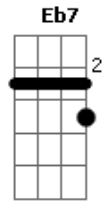

© ukulele-chords.com