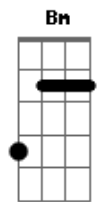

© ukulele-chords.com