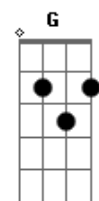

© ukulele-chords.com