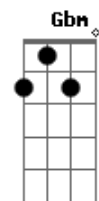

© ukulele-chords.com