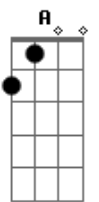

© ukulele-chords.com