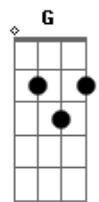

Eliane Elias - Light My Fire

Tom: A

Intro: Am7 Gbm Am7 Gbm G A D Bm G A D Bm G A E

Am7 Gbm Am7 Gbm Am7 Gbm Am7 Gbm
You know that it would be untrue. You know that I would be a liar
Am7 Gbm Am7 Gbm
If I was to say to you. Girl, we couldn't get much higher
G A D Bm G A D Bm
Come on baby light my fire, come on baby light my fire
G A E
Try to set the night on fire
Am7 Gbm Am7
Gbm
The time to hesitate is through. There's no time to wallow in the mire
Am7 Gbm Am7
Gbm
Darling we can only lose. And our love become a funereal pyre
G A D Bm G A D Bm
Come on baby light my fire, come on baby light my fire
G A E

Try to set the night on fire

Interlude: (Am7 Gbm Am7 Gbm Am7 Gbm Am7 Gbm G A D Bm G A D Bm G A E)

Am7 Gbm Am7
You know that it would be untrue. You know that I would be a liar
Am7 Gbm Am7 Gbm
If I was to say to you. Girl, we couldn't get much higher
G A D Bm G A D Bm
Come on baby light my fire, come on baby light my fire
G A E
Try to set the night on fire
Am7 Gbm Am7
Gbm
The time to hesitate is through. There's no time to wallow in the mire
Am7 Gbm Am7
Gbm
Darling we can only lose. And our love become a funereal pyre
Am7 Gbm Am7
Gbm
You know that it would be untrue. You know that I would be a liar

Acordes

© ukulele-chords.com

© ukulele-chords.com

© ukulele-chords.com

© ukulele-chords.com

© ukulele-chords.com

© ukulele-chords.com

© ukulele-chords.com