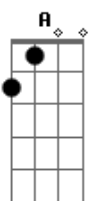

© ukulele-chords.com