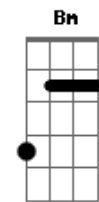

© ukulele-chords.com