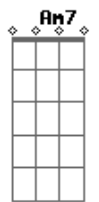

© ukulele-chords.com