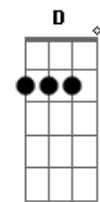

© ukulele-chords.com

© ukulele-chords.com