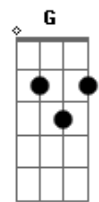

© ukulele-chords.com