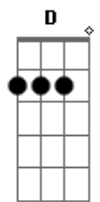

© ukulele-chords.com