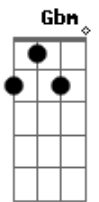

© ukulele-chords.com