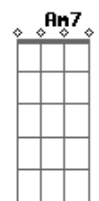

© ukulele-chords.com