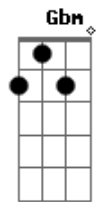

© ukulele-chords.com