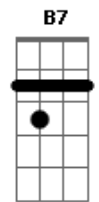

D
© ukulele-chords.com

B7
© ukulele-chords.com