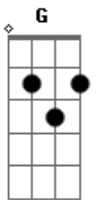

# Eliane Elias - If I Should Lose You

Tom: D

A7 Em7 Fdim Bm  
 If I should lose you  
 Gb7 Em7 A7 Bm  
 The stars would fall from the sky  
 D G Fdim D  
 If I should lose you  
 A7 Gdim Fdim D  
 Leaves would wither and die  
 Gdim D Gb7  
 The birds in May time  
 Edim Fdim Gdim D  
 They'd sing a mournful refrain  
 A Dbm7 Gb7 Gdim Bm  
 And I would wander around  
 E7 Em7 G A7  
 Hating the sound of rain  
 A7 Em7 Fdim Bm

With you beside me  
 Gb7 A7 Bm A7 Bm  
 The rose would bloom in the snow  
 D G Fdim Bm  
 With you beside me  
 A7 Gdim Fdim D  
 No winds of winter would blow  
 Dbm7 Gb7 E7  
 I gave you my love  
 Em7 Edim Gdim D  
 And I was living a dream  
 Fdim Bm B7  
 But living would seem in vain if I  
 Dbm7 Gb7 Bm  
 Hatin' the rain if I  
 Cdim B7  
 All is in vain if I  
 E7 Bm7 E7 A  
 If I ever lost you

## Acordes

D  
 © ukulele-chords.com

A7  
 © ukulele-chords.com

Em7  
 © ukulele-chords.com

Bm  
 © ukulele-chords.com

Gb7  
 © ukulele-chords.com

G  
 © ukulele-chords.com

A  
 © ukulele-chords.com