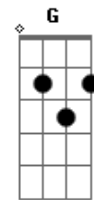

Eliane Elias - If I Should Lose You

Tom: D

A7 Em7 Fdim Bm
 If I should lose you
 Gb7 Em7 A7 Bm
 The stars would fall from the sky
 D G Fdim D
 If I should lose you
 A7 Gdim Fdim D
 Leaves would wither and die
 Gdim D Gb7
 The birds in May time
 Edim Fdim Gdim D
 They'd sing a mournful refrain
 A Dbm7 Gb7 Gdim Bm
 And I would wander around
 E7 Em7 G A7
 Hating the sound of rain
 A7 Em7 Fdim Bm

With you beside me
 Gb7 A7 Bm A7 Bm
 The rose would bloom in the snow
 D G Fdim Bm
 With you beside me
 A7 Gdim Fdim D
 No winds of winter would blow
 Dbm7 Gb7 E7
 I gave you my love
 Em7 Edim Gdim D
 And I was living a dream
 Fdim Bm B7
 But living would seem in vain if I
 Dbm7 Gb7 Bm
 Hatin' the rain if I
 Cdim B7
 All is in vain if I
 E7 Bm7 E7 A
 If I ever lost you

Acordes

D
 © ukulele-chords.com

A7
 © ukulele-chords.com

Em7
 © ukulele-chords.com

Bm
 © ukulele-chords.com

Gb7
 © ukulele-chords.com

G
 © ukulele-chords.com

A
 © ukulele-chords.com