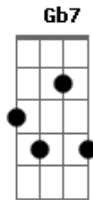

Bm
© ukulele-chords.com

Gb7
© ukulele-chords.com