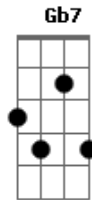

Bm
© ukulele-chords.com

Gb7
© ukulele-chords.com