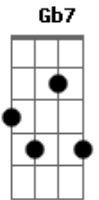

Bm
© ukulele-chords.com

Gb7
© ukulele-chords.com