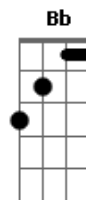

Eleven Strings - Deep Black Hole

Tom: F

Riff (base)

(para o riff base a afinação é um tom abaixo (D), para a música a afinação é normal)

```

D l-----l-----l-----l-----l-----
-----l-----l-----l-----l-----
A l-----l-----l-----l-----l-----
-----0-1-0-----l-----0-----l
F l-----0-----l-----l-----l-----l-----
---2-----2-----l-----2-----l
C l-----0/2-----0/2-----l- 0/2-0-----0-----l-----
-2-----2-----l-----1-----l
G l-----l-----l-----l-----l-----l-----l-----
-0-----0-----l-0-2-----l
D l---0-----0-----2-3-l-----2-l-----
-----l-----l-----l-----l-----

All your world is falling down

And you can't see all around

You wait, and till now you're waiting

And you just can't change your mind

Then you have become so blind

And you cry

As you ask yourself why the pain is so Strong

(refrão)

And now you can't stand the pain

What you've fixed now is broken

By the words you'd never spoken

And then, and then you feel so alone

By the promises you couldn't keep

As you've made inside a deep black hole

Solo final: Bb Gm Bb C A D

Acordes

© ukulele-chords.com

© ukulele-chords.com

© ukulele-chords.com

© ukulele-chords.com

© ukulele-chords.com

© ukulele-chords.com