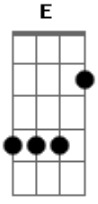

© ukulele-chords.com