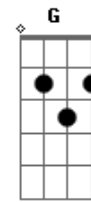

## Acordes

© ukulele-chords.com

© ukulele-chords.com

© ukulele-chords.com

© ukulele-chords.com

© ukulele-chords.com

© ukulele-chords.com

G F  
And I don't want to let it go

C  
Minutes turning into hours

G  
Doesn't really matter

Am G F  
I just want You

C  
You're the only one I'm after

G  
Spirit come in power

Am G F  
I just want You

C  
I just want You

G  
I just want You