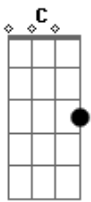

F
It's ok to take it slow

C
Minutes turning into hours

G
Doesn't really matter

Am G F
I just want You

C
You're the only one I'm after

G
Spirit come in power

Am G F
I just want You

(C E Am G F)

C Em
Lord forgive me

Am
I've been too busy

G F
Trying to do this on my own

C Em
Your embrace

Am
Is what I've been missing

Acordes

© ukulele-chords.com

© ukulele-chords.com