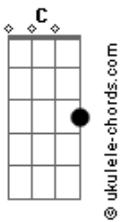

# Elevation Worship - Used To This

tom:

Intro: C E Am F

C E  
Time stands still

Am  
Whenever I'm with You

F  
No more important place to go

C E  
There's no rush

Am G  
Not in a hurry

F  
It's ok to take it slow

C  
Minutes turning into hours

G  
Doesn't really matter

Am G F  
I just want You

C  
You're the only one I'm after

G  
Spirit come in power

Am G F  
I just want You

( C E Am G F )

C Em  
Lord forgive me

Am  
I've been too busy

G F  
Trying to do this on my own

C Em  
Your embrace

Am  
Is what I've been missing

## Acordes

G F  
And I don't want to let it go

C  
Minutes turning into hours

G  
Doesn't really matter

Am G F  
I just want You

C  
You're the only one I'm after

G  
Spirit come in power

Am G F  
I just want You