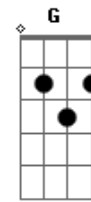

© ukulele-chords.com