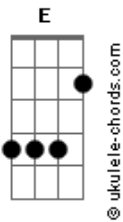

# Elevation Worship - Used To This

tom:

Intro: C E Am F

C E  
Time stands still

Am  
Whenever I'm with You

F  
No more important place to go

C E  
There's no rush

Am G  
Not in a hurry

F  
It's ok to take it slow

C  
Minutes turning into hours

G  
Doesn't really matter

Am G F  
I just want You

C  
You're the only one I'm after

G  
Spirit come in power

Am G F  
I just want You

( C E Am G F )

C Em  
Lord forgive me

Am  
I've been too busy

G F  
Trying to do this on my own

C Em  
Your embrace

Am  
Is what I've been missing

## Acordes

G F  
And I don't want to let it go

C  
Minutes turning into hours

G  
Doesn't really matter

Am G F  
I just want You

C  
You're the only one I'm after

G  
Spirit come in power

Am G F  
I just want You