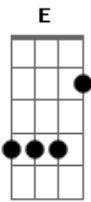

F
It's ok to take it slow

C
Minutes turning into hours

G
Doesn't really matter

Am G F
I just want You

C
You're the only one I'm after

G
Spirit come in power

Am G F
I just want You

(C E Am G F)

C Em
Lord forgive me

Am
I've been too busy

G F
Trying to do this on my own

C Em
Your embrace

Am
Is what I've been missing

Acordes

© ukulele-chords.com

© ukulele-chords.com

© ukulele-chords.com

© ukulele-chords.com

© ukulele-chords.com

© ukulele-chords.com

G F
And I don't want to let it go

C
Minutes turning into hours

G
Doesn't really matter

Am G F
I just want You