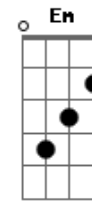

© ukulele-chords.com

G F
And I don't want to let it go

C
Minutes turning into hours

G
Doesn't really matter

Am G F
I just want You

C
You're the only one I'm after

G
Spirit come in power

Am G F
I just want You

C
I just want You

G
I just want You

Am G
Nothing compares to You

F
Nothing comes close

(C G Am G F)

C G
If this is a glimpse of heaven

Am G
I could get used to this

F
I could get used to this

C G
The fragrance of Your presence

Am G
I could get used to this

F
I could get used to this

[Final] Am G F
Am G F
Am G F