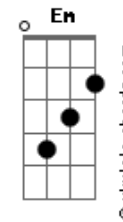

# Elevation Worship - Used To This

tom:

Intro: C E Am F

C E  
Time stands still

Am  
Whenever I'm with You

F  
No more important place to go

C E  
There's no rush

Am G  
Not in a hurry

F  
It's ok to take it slow

C  
Minutes turning into hours

G  
Doesn't really matter

Am G F  
I just want You

C  
You're the only one I'm after

G  
Spirit come in power

Am G F  
I just want You

( C E Am G F )

C Em  
Lord forgive me

Am  
I've been too busy

G F  
Trying to do this on my own

C Em  
Your embrace

Am  
Is what I've been missing

## Acordes

G F  
And I don't want to let it go

C  
Minutes turning into hours

G  
Doesn't really matter

Am G F  
I just want You

C  
You're the only one I'm after

G  
Spirit come in power

Am G F  
I just want You