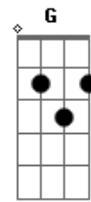

© ukulele-chords.com