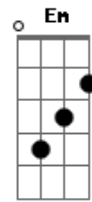

© ukulele-chords.com

G F
And I don't want to let it go

C
Minutes turning into hours

G
Doesn't really matter

Am G F
I just want You

C
You're the only one I'm after

G
Spirit come in power

Am G F
I just want You

C
I just want You

G
I just want You

Am G
Nothing compares to You

F
Nothing comes close

(C G Am G F)

C G
If this is a glimpse of heaven

Am G
I could get used to this

F
I could get used to this

C G
The fragrance of Your presence

Am G
I could get used to this

F
I could get used to this

[Final] Am G F
Am G F
Am G F