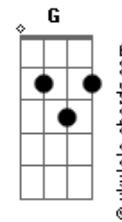

C Em  
Lord forgive me

Am  
I've been too busy

G F  
Trying to do this on my own

C Em  
Your embrace

Am  
Is what I've been missing

## Acordes

G F  
And I don't want to let it go

C  
Minutes turning into hours

G  
Doesn't really matter

Am G F  
I just want You

C  
You're the only one I'm after

G  
Spirit come in power

Am G F  
I just want You