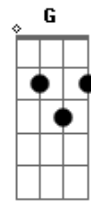

© ukulele-chords.com