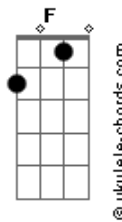

C Em  
Lord forgive me

Am  
I've been too busy

G F  
Trying to do this on my own

C Em  
Your embrace

Am  
Is what I've been missing

## Acordes

G F  
And I don't want to let it go

C  
Minutes turning into hours

G  
Doesn't really matter

Am G F  
I just want You

C  
You're the only one I'm after

G  
Spirit come in power

Am G F  
I just want You