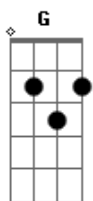

Elevation Worship - Great And Mighty King

tom:

E (forma dos acordes no tom de D)

Capostrate na 2ª casa

Intro: F7M Am C F7M Am C

[Primeira Parte]

C
Your love has rescued us

The cross delivered all our hearts from fear

G
Holy holy

F C
Oh great and mighty King

G
For all eternity

F C
We bow with heaven and sing

G C
Holy holy

F7M Am C F7M Am C

[Segunda Parte]

C
What do we have to bring

This is our offering
Fadd9 C Am7 G

Our hearts before the risen Lord

C
All power in your Name

Fadd9 C
Jesus the One who saves, be lifted high

Am7 G
Our song will rise

[Refrão]

F C
Oh great and mighty King

G
You reign in majesty

F C
Before Your throne we sing

G
Holy holy

F C
Oh great and mighty King

Acordes

© ukulele-chords.com

© ukulele-chords.com

© ukulele-chords.com

© ukulele-chords.com