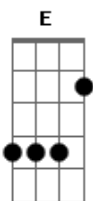

Elevation Worship - Great And Mighty King

tom:

E (forma dos acordes no tom de D)

Capostrate na 2ª casa

Intro: F7M Am C F7M Am C

[Primeira Parte]

C
Your love has rescued us

The cross delivered all our hearts from fear

Am7 G
Our hope is here

C
You came to make a way
Fadd9 C
Jesus you came to raise the dead to life

Am7 G
Our song will rise

[Refrão]

F C
Oh great and mighty King

G
You reign in majesty

F C
Before Your throne we sing

This is our offering
Fadd9 C Am7 G

Our hearts before the risen Lord

C
All power in your Name

Fadd9 C
Jesus the One who saves, be lifted high

Am7 G
Our song will rise

[Refrão]

F C
Oh great and mighty King

G
You reign in majesty

F C
Before Your throne we sing

G
Holy holy

F C
Oh great and mighty King

Acordes

© ukulele-chords.com

© ukulele-chords.com

© ukulele-chords.com

© ukulele-chords.com