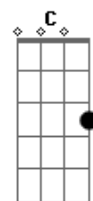

© ukulele-chords.com