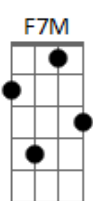

Elevation Worship - Great And Mighty King

tom:

E (forma dos acordes no tom de D)

Capostrate na 2ª casa

Intro: F7M Am C F7M Am C

[Primeira Parte]

C
Your love has rescued us

The cross delivered all our hearts from fear

Am7 G
Our hope is here

C
You came to make a way
Fadd9 C
Jesus you came to raise the dead to life

Am7 G
Our song will rise

[Refrão]

F C
Oh great and mighty King

G
You reign in majesty

F C
Before Your throne we sing

This is our offering
Fadd9 C Am7 G

Our hearts before the risen Lord

C
All power in your Name

Fadd9 C
Jesus the One who saves, be lifted high

Am7 G
Our song will rise

[Refrão]

F C
Oh great and mighty King

G
You reign in majesty

F C
Before Your throne we sing

G
Holy holy

F C
Oh great and mighty King

Acordes

© ukulele-chords.com

© ukulele-chords.com

© ukulele-chords.com

© ukulele-chords.com