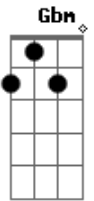

[Segunda Parte]

D
 I was down to the wire
 Em G Gm
 Hoping You'd come through
 D
 Then you stepped in the fire
 A G
 Like you always do

[Pré-Refrão]

Em Gbm G
 Now I'm convinced of Your love
 Em Gbm G
 You are more than enough

[Refrão]

Em D A
 You are faithful
 Bm A G

Acordes

© ukulele-chords.com

© ukulele-chords.com

© ukulele-chords.com

© ukulele-chords.com

© ukulele-chords.com