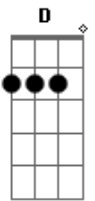

© ukulele-chords.com