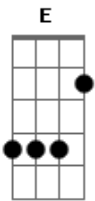

Elevation Worship - Faithful

tom:
E (forma dos acordes no tom de D)
Capotraste na 2ª casa
Intro: D Em Gbm G Gm

[Primeira Parte]

D
When I felt like the burden
Em G Gm
Was more than I could hold
D
When the whispers of worry
A G
Overwhelmed my soul

[Pré-Refrão]

Em Gbm G
You never left me alone
Em Gbm G
You were there all along

[Refrão]

Em D A
You are faithful
Bm A G
Why should my heart be afraid?
Em D A
You are faithful
Bm A G
I know You're not gonna change
Em D A
You are faithful
Bm A G
Faithful

[Segunda Parte]

D
I was down to the wire
Em G Gm
Hoping You'd come through
D
Then you stepped in the fire
A G
Like you always do

[Pré-Refrão]

Em Gbm G
Now I'm convinced of Your love
Em Gbm G
You are more than enough

[Refrão]

Em D A
You are faithful
Bm A G

Acordes

© ukulele-chords.com