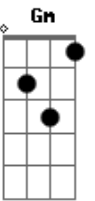

© ukulele-chords.com