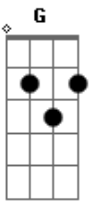

© ukulele-chords.com