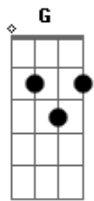

© ukulele-chords.com