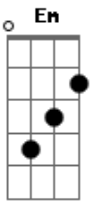

© ukulele-chords.com