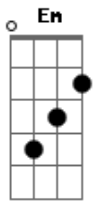

Elevation Worship - Faithful

tom:
 E (forma dos acordes no tom de D)
 Capotraste na 2ª casa
 Intro: D Em Gbm G Gm

[Primeira Parte]

D
 When I felt like the burden
 Em G Gm
 Was more than I could hold
 D
 When the whispers of worry
 A G
 Overwhelmed my soul

[Segunda Parte]

D
 I was down to the wire
 Em G Gm
 Hoping You'd come through
 D
 Then you stepped in the fire
 A G
 Like you always do

[Pré-Refrão]

Em Gbm G
 Now I'm convinced of Your love
 Em Gbm G
 You are more than enough

[Refrão]

Em D A
 You are faithful
 Bm A G

Acordes

© ukulele-chords.com

© ukulele-chords.com

© ukulele-chords.com

© ukulele-chords.com

© ukulele-chords.com