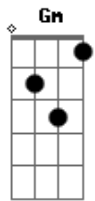

Elevation Worship - Faithful

tom:
 E (forma dos acordes no tom de D)
 Capotraste na 2ª casa
 Intro: D Em Gbm G Gm

[Primeira Parte]

D
 When I felt like the burden
 Em G Gm
 Was more than I could hold
 D
 When the whispers of worry
 A G
 Overwhelmed my soul

[Segunda Parte]

D
 I was down to the wire
 Em G Gm
 Hoping You'd come through
 D
 Then you stepped in the fire
 A G
 Like you always do

[Pré-Refrão]

Em Gbm G
 Now I'm convinced of Your love
 Em Gbm G
 You are more than enough

[Refrão]

Em D A
 You are faithful
 Bm A G

Acordes

© ukulele-chords.com

© ukulele-chords.com

© ukulele-chords.com

© ukulele-chords.com

© ukulele-chords.com