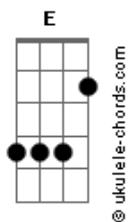

Elevation Worship - Faithful

tom:
E (forma dos acordes no tom de D)
Capotraste na 2ª casa
Intro: D Em Gbm G Gm

[Primeira Parte]

D
When I felt like the burden
Em G Gm
Was more than I could hold
D
When the whispers of worry
A G
Overwhelmed my soul

[Pré-Refrão]

Em Gbm G
You never left me alone
Em Gbm G
You were there all along

[Refrão]

Em D A
You are faithful
Bm A G
Why should my heart be afraid?
Em D A
You are faithful
Bm A G
I know You're not gonna change
Em D A
You are faithful
Bm A G
Faithful

[Segunda Parte]

D
I was down to the wire
Em G Gm
Hoping You'd come through
D
Then you stepped in the fire
A G
Like you always do

[Pré-Refrão]

Em Gbm G
Now I'm convinced of Your love
Em Gbm G
You are more than enough

[Refrão]

Em D A
You are faithful
Bm A G

Acordes

Why should my heart be afraid?
Em D A
You are faithful
Bm A G
I know You're not gonna change
Em D A
You are faithful
Bm A G
Faithful

(D Em Gbm G)
(D Em Gbm G)

[Ponte]

D Em
O God my father
Gbm G
How great, great is Your faithfulness
D Em
O God my father
Gbm G
How great, great is Your faithfulness
D Em
O God my father
Gbm G
How great, great is Your faithfulness
D Em
O God my father
Gbm G
How great, great is Your faithfulness
D Em
O God my father
Gbm G
How great, great is Your faithfulness
D Em
O God my father
Gbm G
How great, great is Your faithfulness
D Em
O God my father
Gbm G
How great, great is Your faithfulness

[Refrão Final]

Em D A
You are faithful
Bm A G
Why should my heart be afraid?
Em D A
You are faithful
Bm A G
I know You're not gonna change
Em D A
You are faithful
Bm A G
Faithful
Em D A
You are faithful
Bm A G
Faithful