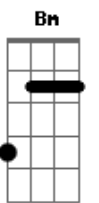

[Refrão]

A
Your love is holding on
Bm
And it won't let go
G D
I feel it breaking out like an echo
A
Your love is holding on
Bm
And it won't let go
G G
I feel it breaking out, breaking out

A
Your love is holding on
Bm
And it won't let go
G D
I feel it breaking out like an echo
A
Your love is holding on
Bm
And it won't let go
G D
I feel it breaking out like an echo

Bm G
Echo in my so-o-o-o-oul
G D
So-o-o-o-oul
Bm G
In my so-o-o-o-oul
G D
So-o-o-o-oul

Acordes

© ukulele-chords.com

© ukulele-chords.com

© ukulele-chords.com

© ukulele-chords.com