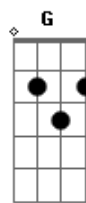

Elevation Worship - Echo (feat. Tauren Wells)

Tom: D
Intro: A Bm G D

[Verso 1]

A
When night has fallen
Bm
When fear is common
G D
Still You're calling me
A
When faith is lost
Bm
And my hope exhausted
G D
You will be my strength

[Refrão]

A
Your love is holding on
Bm
And it won't let go
G D
I feel it breaking out like an echo
A
Your love is holding on
Bm
And it won't let go
G G
I feel it breaking out, breaking out

A
Your love is holding on
Bm
And it won't let go
G D
I feel it breaking out like an echo
A
Your love is holding on
Bm
And it won't let go
G D
I feel it breaking out like an echo

Bm G
Echo in my so-o-o-o-oul
G D
So-o-o-o-oul
Bm G
In my so-o-o-o-oul
G D
So-o-o-o-oul

Acordes

© ukulele-chords.com

© ukulele-chords.com

© ukulele-chords.com

© ukulele-chords.com