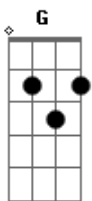

ELEVATION RHYTHM - Fake Love

tom:

Intro: **D**
 Never was enough till I met Ya
 Got the real thing, found the real One

D
 You can tell the world keep the fake love
 'Cause I've been brand new since I woke up

(**D A Bm G**)

[Primeira Parte]

D A Bm
 Yesterday I met a Man
G D
 He knew everywhere I'd been
D A Bm
 Asked if we could be best friends
G D
 I took His hand, He took a chance

D A Bm
 He showed me a different way
G D
 And gave me a brand new name
D A Bm
 Now I'll never be the same
G D
 Since I took His hand and took a chance

[Pré-Refrão]

Acordes

© ukulele-chords.com

© ukulele-chords.com

© ukulele-chords.com

© ukulele-chords.com

D A
 Didn't know how lost I was
Bm G
 But knew I couldn't measure up
D A
 Then You came around and You showed me
Bm G
 You were rewriting my story

[Refrão]

D A Bm
 Never was enough till I met Ya
G D
 Got the real thing, found the real One
A Bm
 You can tell the world, keep the fake love
G D
 'Cause I've been brand new since I woke up

[Segunda Parte]