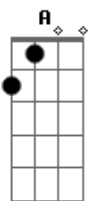

ELEVATION RHYTHM - Fake Love

tom:

Intro: **D**
 Never was enough till I met Ya
 Got the real thing, found the real One

D
 You can tell the world keep the fake love
 'Cause I've been brand new since I woke up

(**D A Bm G**)

[Primeira Parte]

D A Bm
 Yesterday I met a Man
G D
 He knew everywhere I'd been
D A Bm
 Asked if we could be best friends
G D
 I took His hand, He took a chance

D A Bm
 He showed me a different way
G D
 And gave me a brand new name
D A Bm
 Now I'll never be the same
G D
 Since I took His hand and took a chance

[Pré-Refrão]

Acordes

© ukulele-chords.com

© ukulele-chords.com

© ukulele-chords.com

© ukulele-chords.com

D A
 Didn't know how lost I was
Bm G
 But knew I couldn't measure up
D A
 Then You came around and You showed me
Bm G
 You were rewriting my story