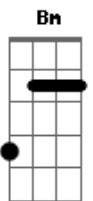

ELEVATION RHYTHM - Fake Love

tom:

Intro: **D**
 Never was enough till I met Ya
 Got the real thing, found the real One

D
 You can tell the world keep the fake love
 'Cause I've been brand new since I woke up

(**D A Bm G**)

[Primeira Parte]

D A Bm
 Yesterday I met a Man
G D
 He knew everywhere I'd been
D A Bm
 Asked if we could be best friends
G D
 I took His hand, He took a chance

D A Bm
 He showed me a different way
G D
 And gave me a brand new name
D A Bm
 Now I'll never be the same
G D
 Since I took His hand and took a chance

[Pré-Refrão]

Acordes

© ukulele-chords.com

© ukulele-chords.com

© ukulele-chords.com

© ukulele-chords.com

D A
 Didn't know how lost I was
Bm G
 But knew I couldn't measure up
D A
 Then You came around and You showed me
Bm G
 You were rewriting my story