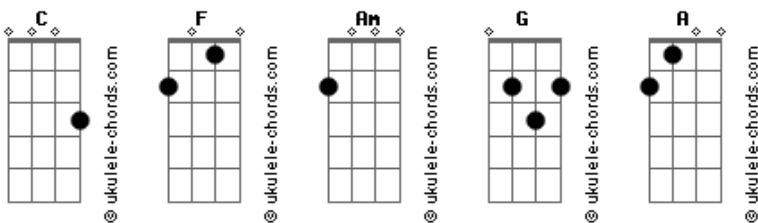

ELEVATION RHYTHM - Easy

tom:

Intro: C F C F

[Primeira Parte]

C F I don't have to sing it like an angel
C F I can come to You with confidence
Am F It's easier than I've made it?
C F We don't have to act like perfect people
C F To get an invitation to Your table
C F It's easier than we've made it?
C F So much easier than we've made it?

[Refrão]

C All that You want is my attention
F God, if that is my cost, You can have my forever
Am I'll keep finding a billion ways to show You
C A billion ways to show You
G J-just how much I love You

(C F C F)

[Segunda Parte]

C F I could turn my car into an altar?
C F Oh, we could turn this room into a church?

Acordes

It's easier than we've mad? it?
C F And I won't save my worship for a Sunday?
C F 'Cause life with You is mor? than just a song??
C F It's easier than we've made it
C F So much easier than we've made it?

[Refrão]

C All that You want is my attention
F God, if that is my cost, You can have my forever
Am I'll keep finding a billion ways to show You
C A billion ways to show You
G J-just how much I love You
C All that You want is my attention
F God, if that is my cost, You can have my forever
Am I'll keep finding a billion ways to show You
C A billion ways to show You
G Just how much I love You

[Final]
C (Mm, yeah, yeah) Just how much I love You
F (Mm, yeah, yeah) I'll find a billion ways to show You
Am (Mm, yeah, yeah) A billion ways to show You
G (Mm, yeah, yeah) Just how much I love You
C