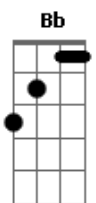

Elephant Revival - Sing to the Mountain

tom: **Bb** (forma dos acordes no tom de **G**)

Capostrate na 3ª casa

Intro: Os riffs acontecem entre a troca dos acordes na intro e [Refrão] durante a transição do refrão para a estrofe.

[Riff 1] **Am**

[Riff 2] **C**

[Riff 3] **G**

[Primeira Parte]

Am **C**
Let the fires burn tonight
G **Am** (Riff 1)
Let the jugs of wine get drunk
Am **C**
Let the truth be known tonight
G **Am** (Riff 1)
Don't go lettin' yourself hide

[Refrão]

Am **C**
Go and sing to the mountains
G **Am** (Riff 1)
Go and sing to the moon
Am **C**
Go and sing to just about everything
G **Am** (Riff 1)
Cuz everything is you

[Segunda Parte]

Am **C**
Listen to the river
G **Am** (Riff 1)
Of your heart play like a drum
Am **C**

Listen to the night call
G **Am** (Riff 1)
Singing songs from all around

Am **C**
Go and sing to the mountains
G **Am** (Riff 1)
Go and sing to the moon
Am **C**
Go and sing to just about everything
G **Am**
Cuz everything is you

[Terceira Parte]

C **G** **Am**
And let your voice go
C **G** **Am**
Let it pierce through your soul
C **G** **Am**
And let your voice go
C **G** **Am**
Let it pierce through your soul

[Primeira Parte]

Am **C**
Let the fires burn tonight
G **Am** (Riff 1)
Let the jugs of wine get drunk
Am **C**
Let the truth be known tonight
G **Am** (Riff 1)
Don't go lettin' yourself hide

[Refrão]

Am **C**
Go and sing to the mountains
G **Am** (Riff 1)
Go and sing to the moon
Am **C**
Go and sing to just about everything
G **Am**
Cuz everything is you

Acordes

© ukulele-chords.com