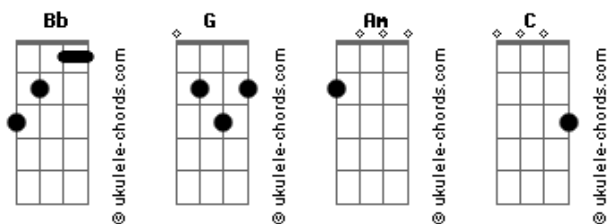

Elephant Revival - Sing to the Mountain

tom: **Bb** (forma dos acordes no tom de **G**)

Capostrate na 3ª casa

Intro: Os riffs acontecem entre a troca dos acordes na intro e [Refrão] durante a transição do refrão para a estrofe.

[Riff 1] **Am**

[Riff 2] **C**

[Riff 3] **G**

[Primeira Parte]

Am **C**
Let the fires burn tonight
G **Am** (Riff 1)
Let the jugs of wine get drunk
Am **C**
Let the truth be known tonight
G **Am** (Riff 1)
Don't go lettin' yourself hide

[Refrão]

Am **C**
Go and sing to the mountains
G **Am** (Riff 1)
Go and sing to the moon
Am **C**
Go and sing to just about everything
G **Am** (Riff 1)
Cuz everything is you

[Segunda Parte]

Am **C**
Listen to the river
G **Am** (Riff 1)
Of your heart play like a drum
Am **C**

Acordes

Listen to the night call
G **Am** (Riff 1)
Singing songs from all around

Am **C**
Go and sing to the mountains
G **Am** (Riff 1)
Go and sing to the moon
Am **C**
Go and sing to just about everything
G **Am**
Cuz everything is you

[Terceira Parte]

C **G** **Am**
And let your voice go
C **G** **Am**
Let it pierce through your soul
C **G** **Am**
And let your voice go
C **G** **Am**
Let it pierce through your soul

[Primeira Parte]

Am **C**
Let the fires burn tonight
G **Am** (Riff 1)
Let the jugs of wine get drunk
Am **C**
Let the truth be known tonight
G **Am** (Riff 1)
Don't go lettin' yourself hide

[Refrão]

Am **C**
Go and sing to the mountains
G **Am** (Riff 1)
Go and sing to the moon
Am **C**
Go and sing to just about everything
G **Am**
Cuz everything is you